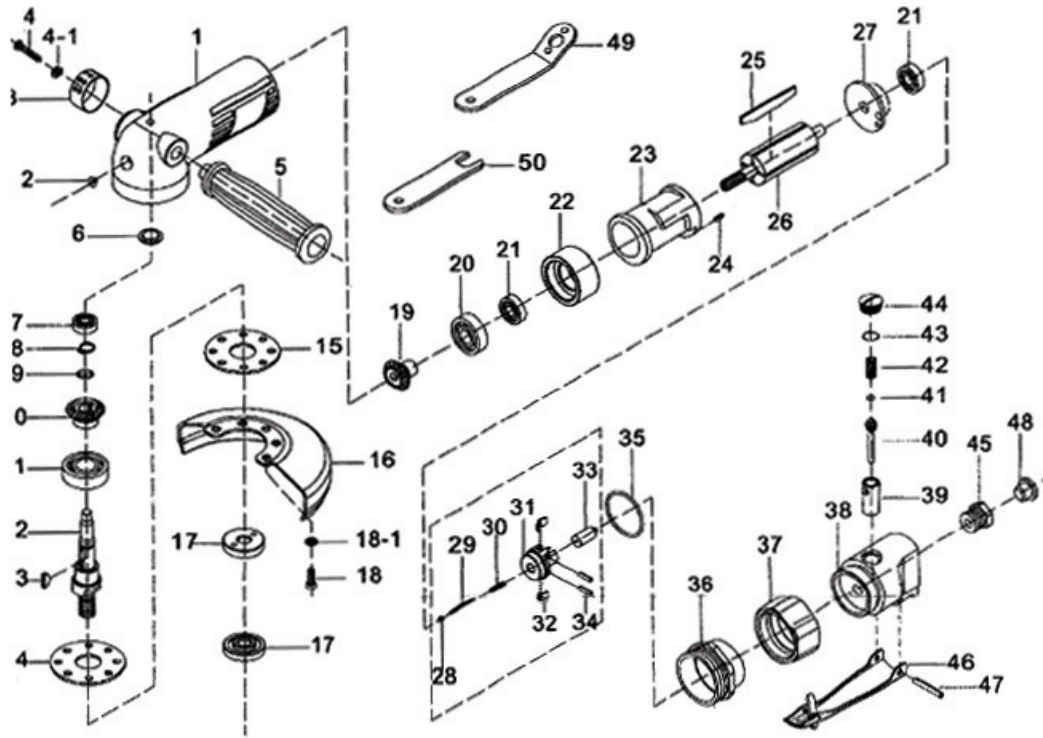

Call 1.800.221.9705 for questions concerning performance of the product, local distributors or other inquiries.

Item No.	Part No.	Description	Qty	Item No.	Part No.	Description	Qty
1	168001	Motor Housing	1	26	168015	Rotor	1
2	M608	Screw	1	27	168014	Rear Plate	1
3	168088	Exhaust Deflector	1	28	168028	Adjust Nut	1
4	HRSM4	Screw	1	29	168041	Adjust Screw	1
4-1	SPWM4	Spring Washer	1	30	S0314	Spring	1
5	168029	Grip	1	31	168046	Governor	1
6	168006-1	Spacer	1	32	168045	Pendulum	6
7	B626ZZ	Ball Bearing	1	33	168012	Plunger	1
8	Retr10	Retaining Ring	1	34	SP0312	Spring Pin	2
9	WW100	Wave Washer	1	35	OR0238	O-Ring	1
10	168030	Bevel Gear	1	36	168066	Lock Ring	1
11	B6202ZZ	Ball Bearing	1	37	168065	Coupling Nut	1
12	168033	Spindle	1	38	168051	Valve Housing	1
13	WK1303	Woodruff Key	1	39	168006	Valve Bushing	1
14	168035-1	Gasket	1	40	168054	Valve Stem	1
15	168035	Retainer	1	41	OR0205	O-Ring	1
16	168003	Disc Cover	1	42	168005	Valve Spring	1
17	168043	Flange Nut	2	43	OR0210	O-Ring	1
18	CapsM514	Cap Screw	4	44	168058	Valve Screw	1
18-1	SPWM5	Spring Washer	4	45	168047	Air Inlet Bushion	1
19	168022	Pinion Gear	1	46	168031	Throttle Lever	1
20	B6201ZZ	Ball Bearing	1	47	SP0422	Spring Pin	1
21	B608ZZ	Ball Bearing	2	48	168048	Plastic Cover	1
22	168019	Front Plate	1	49	DSP20	Disc Spanner	1
23	168017	Cylinder	1	50	SSP10	Stop Spanner	1
24	SP0308	Spring Pin	1				
25	168016	Rotor Blade	4				