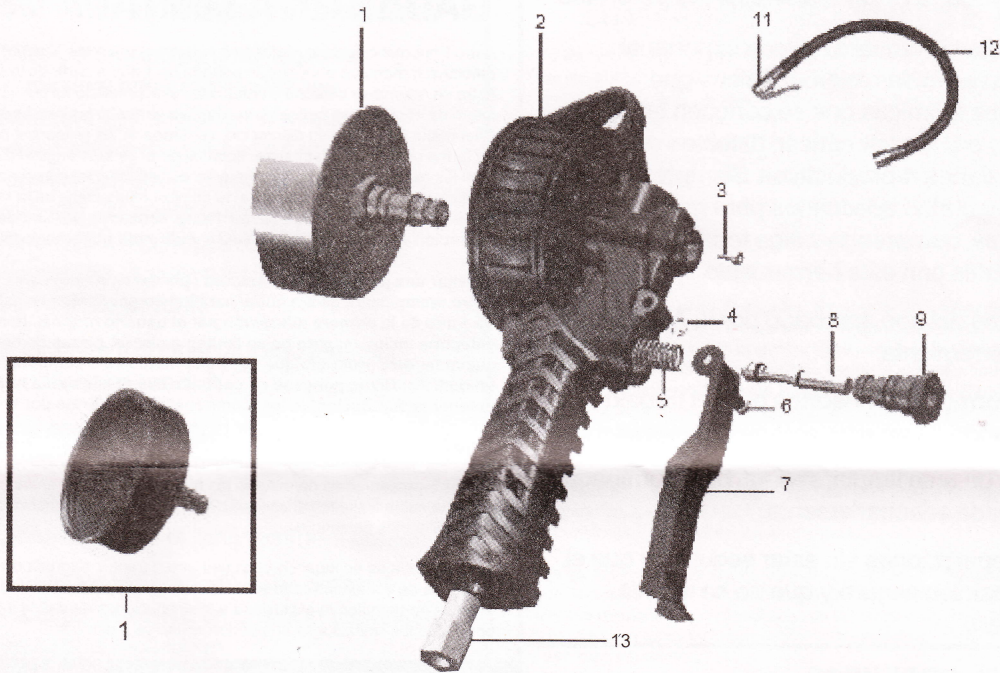

**Astro Pneumatic  
Tool Company**

372 Old US Highway 52 South  
Mount Airy, NC 27030

Model:

**3081**

Product Type:

**DIAL TIRE INFLATOR**

**PARTS BREAKDOWN**

Call 1.800.221.9705 for questions concerning performance of the product or other inquiries.

**Parts List**

<i>Index No.</i>	<i>Part No.</i>	<i>Description</i>	<i>Qty</i>
1	3081-01	Analogue Gauge Assembly	1
2	3081-02	Main Body	1
3	3081-03	Hex Screw Ø3,5*8	1
4	3081-04	Circlip Ø3,5	2
5	3081-05	Spring 0,85*7,0 / 8,0 *18,5*7	1
6	3081-06	Lever Pin	1
7	3081-07	Lever	1
8	3081-08	Valve Assembly	1
9	3081-09	Valve Base Assembly	1
11	3081-11	Air Chuck	1
12	3081-12	Hose Assembly	1
13	3081-13	Air Inlet	1