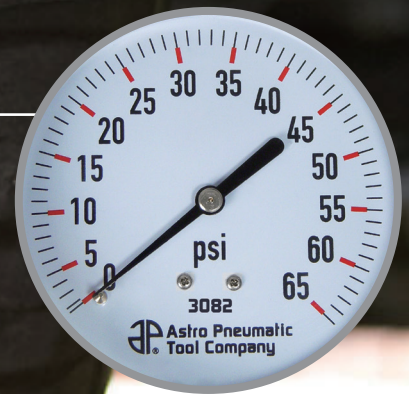

Model No. **3082**

# TPMS DIAL TIRE INFLATOR

WITH STAINLESS STEEL HOSE (0~65PSI)

*Uniquely Designed For  
Tire Pressure Monitoring Systems  
Where Accuracy Matters!*

**TAKES UP TO 200PSI FROM THE COMPRESSOR, READS UP TO 65PSI FROM THE TIRE.**

- 3 in 1 function: inflate, deflate and measure tire pressure
- Solid aluminum body covered with rubber sleeve for extra comfort and durability
- Two position inflate/deflate lever; Works with CO<sub>2</sub> and Nitrogen

## SPECIFICATIONS

Measuring Range	0-65 psi	Units	PSI
Resolution	1 psi	Accuracy	+/- <1 psi or +/- 1.5%
Optimal Working Temp.	32°F - 104°F (=0°C - 40°C)		

Please Visit Our Website

09302015