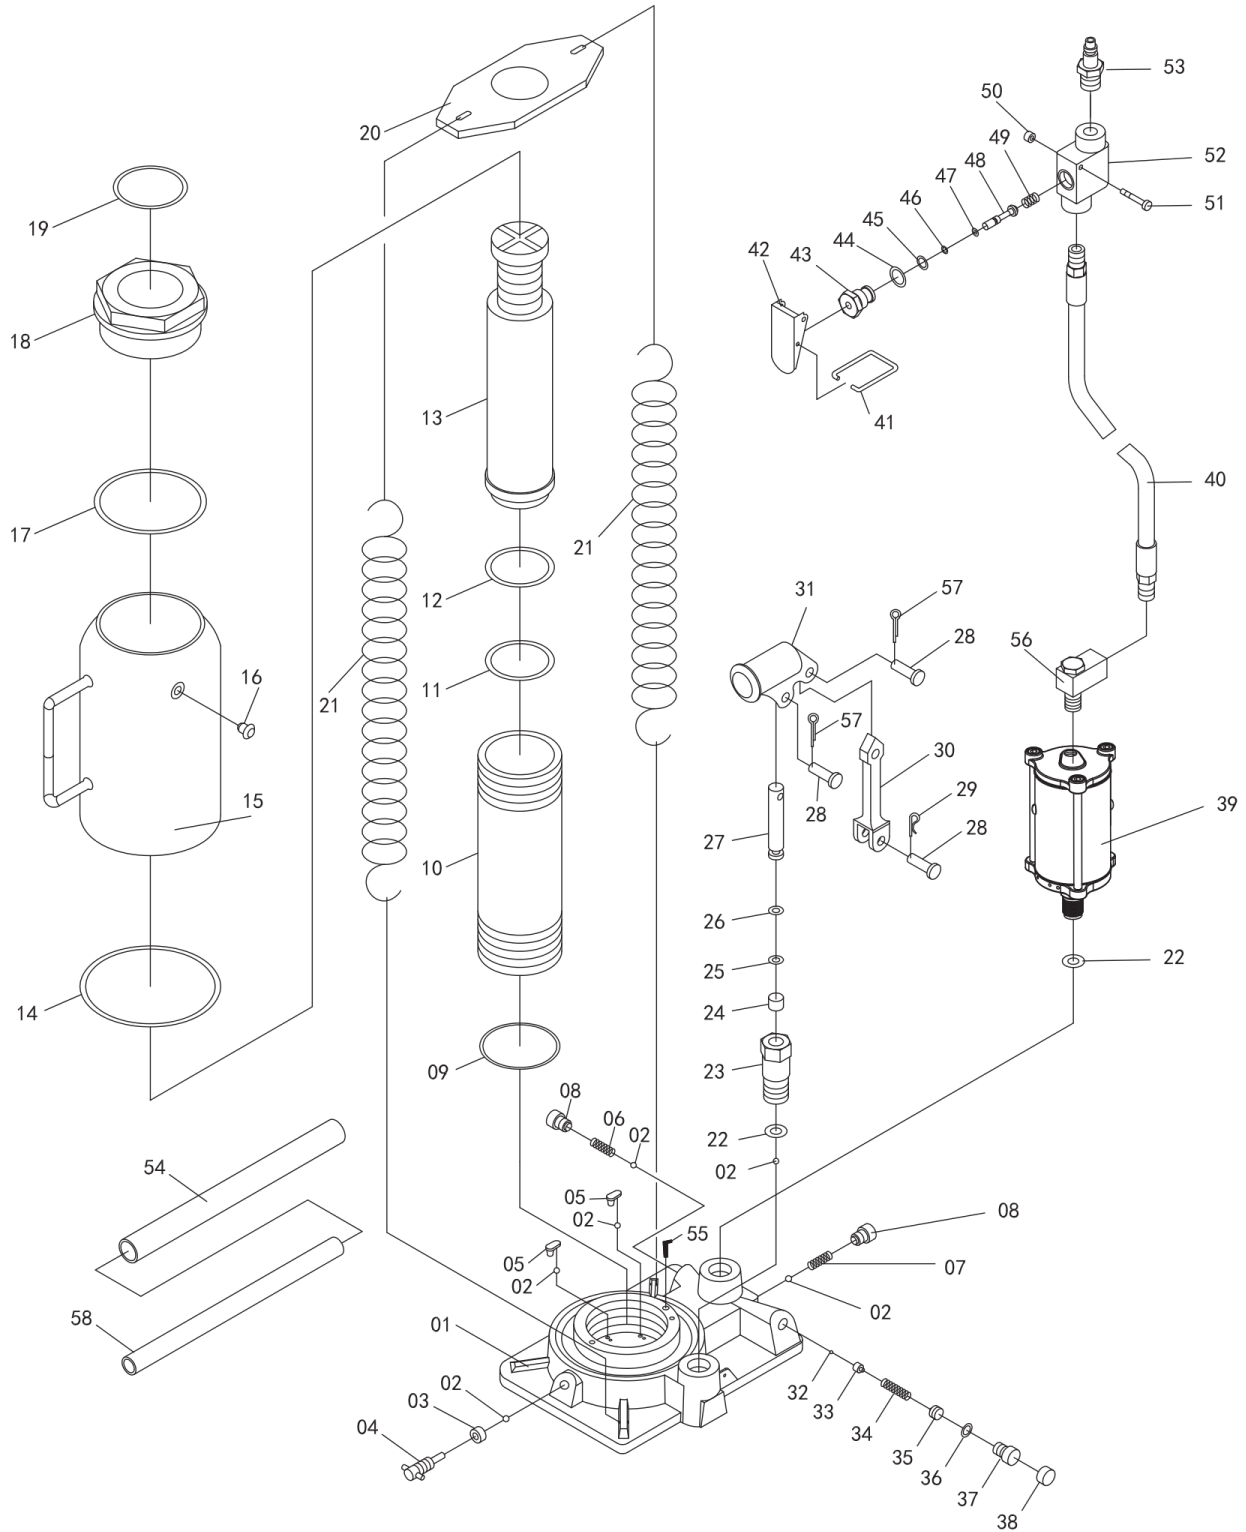

**Astro Pneumatic
Tool Company**

372 Old US Highway 52 South
Mount Airy, NC 27030

Model:

5302A

Product Type:

**20 TON AIR/MANUAL
BOTTLE JACK**

PARTS BREAKDOWN

Call 1.800.221.9705 for questions concerning performance of the product or other inquiries.

**Astro Pneumatic
Tool Company**

372 Old US Highway 52 South
Mount Airy, NC 27030

Model:

5302A

Product Type:

**20 TON AIR/MANUAL
BOTTLE JACK**

Parts List

Index No.	Part No.	Description	Q'ty
1	5302A-01	Base	1
2	5302A-02	Ball	6
3	5302A-03	Square Seal	1
4	5302A-04	Release Valve Bar	1
5	5302A-05	Ball Cup	2
6	5302A-06	Spring 1	1
7	5302A-07	Spring 2	1
8	5302A-08	Screw	2
9	5302A-09	Nylon Ring	1
10	5302A-10	Cylinder	1
11	5302A-11	O-ring	1
12	5302A-12	Cup Seal	1
13	5302A-13	Ram	1
14	5302A-14	Packing	1
15	5302A-15	Welding Assembly	1
16	5302A-16	Filler Plug	1
17	5302A-17	Washer	1
18	5302A-18	Top Nut	1
19	5302A-19	O-ring	1
20	5302A-20	Spring Plate	1
21	5302A-21	Spring	2
22	5302A-22	Washer	2
23	5302A-23	Base Of Pump Core	1
24	5302A-24	Dust Ring	1
25	5302A-25	O-ring	1
26	5302A-26	Nylon Washer	1
27	5302A-27	Pump Core	1
28	5302A-28	Pin	3
29	5302A-29	R-pin	1
30	5302A-30	Connector	1

Index No.	Part No.	Description	Q'ty
31	5302A-31	HANDLE BRACKET	1
32	5302A-32	BALL	1
33	5302A-33	BASE FOR BALL	1
34	5302A-34	SPRING	1
35	5302A-35	SCREW	1
36	5302A-36	O-RING	1
37	5302A-37	SCREW	1
38	5302A-38	PLASTIC CAP	1
39	5302A-39	AIR PUMP	1
40	5302A-40	AIR INLET HOSE	1
41	5302A-41	HOOK	1
42	5302A-42	LEVER	1
43	5302A-43	AIR VALVE CAP	1
44	5302A-44	O-RING	1
45	5302A-45	O-RING	1
46	5302A-46	O-RING	1
47	5302A-47	O-RING	1
48	5302A-48	AIR VALVE CORE	1
49	5302A-49	SPRING	1
50	5302A-50	NUT	1
51	5302A-51	SCREW	1
52	5302A-52	VALVE BODY	1
53	5302A-53	HOSE CONNECTOR	1
54	5302A-54	HANDLE	1
55	5302A-55	FILTER	1
56	5302A-56	ROTARY JOINT	1
57	5302A-57	COTTER-PIN	2
58	5302A-58	HANDLE	1