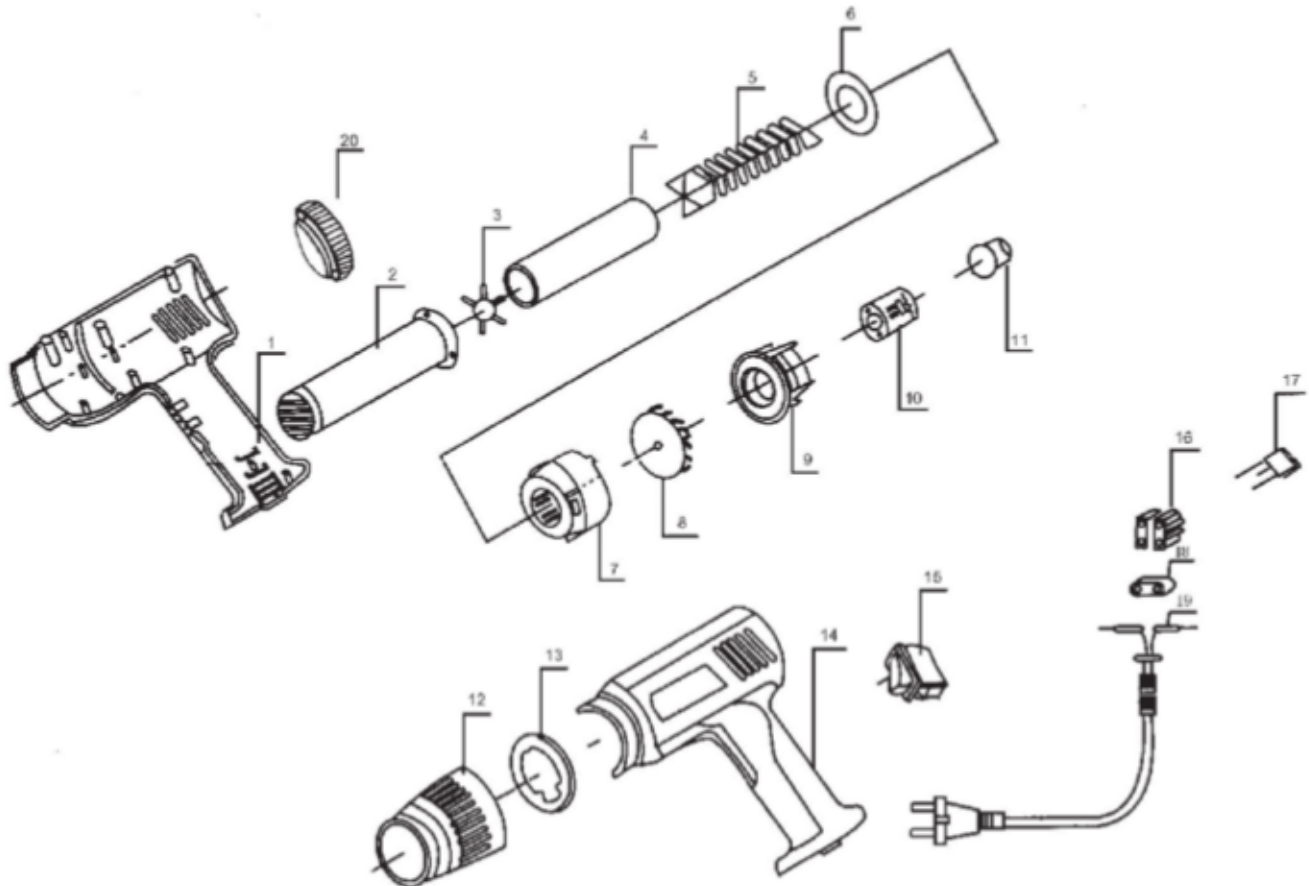

**Astro Pneumatic
Tool Company**

372 Old US Highway 52 South
Mount Airy, NC 27030

Model:

9425

Product Type:

**DUAL TEMPERATURE
HEAT GUN KIT**

PARTS BREAKDOWN

Call 1.800.221.9705 for questions concerning performance of the product or other inquiries.

Parts List

Index	Part No.	Description	Qty
1	9425-01	Right Housing	1
2	9425-02	Steel Tube	1
3	9425-03	Mica Tube Fixture	1
4	9425-04	Mica Insulation Tube	1
5	9425-05	Heating Element	1
6	9425-06	Plastic Ring	1
7	9425-07	Fan Cover	1
8	9425-08	Fan Blade	1
9	9425-09	Motor Base	1
10	9425-10	Motor	1

Index	Part No.	Description	Qty
11	9425-11	Rectifier	1
12	9425-12	Plastic Tube	1
13	9425-13	Steel Ring	1
14	9425-14	Left Housing	1
15	9425-15	Switch	1
16	9425-16	Terminal Block	1
17	9425-17	Capacitor	1
18	9425-18	Cord Grip	1
19	9425-19	Power Cord	1
20	9425-20	Cap	1