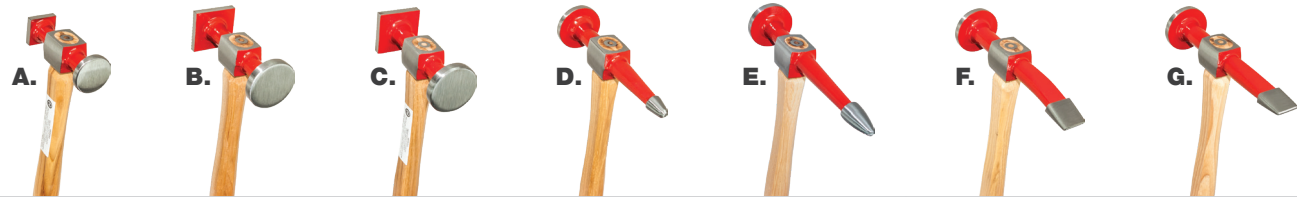

Hammers

Hammers

Professional Body Hammers INDIVIDUALLY BAGGED

All body hammers feature drop-forged steel heads with a mirror polish finish securely mounted to a 11-3/4" genuine hickory wood handle with a by a 360° wedge!

SKU	Letter	Hammer Type	Overall Length	Head Length	Total Weight
AES-301	A.	Short Finishing & Bumping Hammer	13"	3-1/2"	11.9oz
AES-302	B.	Medium Shrinking Hammer	13"	4"	15.4oz
AES-304	C.	Heavy Shrinking Hammer	13"	4"	15.2oz
AES-331	D.	Bullet Point Hammer	13"	5-1/2"	14.0oz
AES-332	E.	Pick & Finishing Hammer	13"	6-1/2"	14.8oz
AES-368	F.	Curved Finishing Hammer	13"	5-1/2"	13.4oz
AES-369	G.	Straight Finishing Hammer	13"	5-9/16"	13.6oz

Replacement Hammer Handle AES-300

Replacement genuine hickory wood body hammer handle and 360° wedge.
INDIVIDUALLY BAGGED

Body Hammer Kits

Great kits for starters, vocational schools and do-it-yourselfers. Heads are made from cast iron and mounted securely to sturdy handles. Packed in a convenient PVC carrying case.

7pc Hammer & Dolly Set with Wooden Handles AES-2720

Includes a reverse curve hammer, a standard bumping hammer, a pick and finish hammer, four different dollies (Double End, Railroad, Heel and Comma dollies)