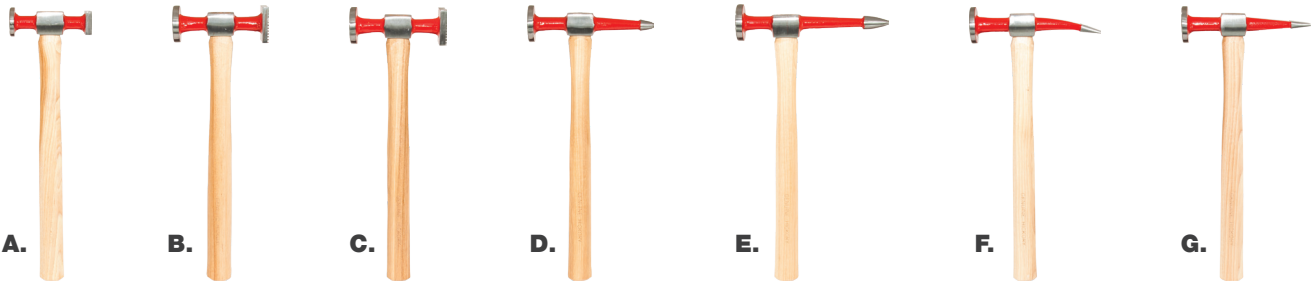

Hammers

Hammers

Professional Body Hammers INDIVIDUALLY BAGGED

All body hammers feature drop-forged steel heads with a mirror polish finish securely mounted to a 11-3/4" genuine hickory wood handle with a by a 360° wedge!

SKU	Letter	Hammer Type	Overall Length	Head Length	Total Weight
AES-301	A.	Short Finishing & Bumping Hammer	13"	3-1/2"	11.9oz
AES-302	B.	Medium Shrinking Hammer	13"	4"	15.4oz
AES-304	C.	Heavy Shrinking Hammer	13"	4"	15.2oz
AES-331	D.	Bullet Point Hammer	13"	5-1/2"	14.0oz
AES-332	E.	Pick & Finishing Hammer	13"	6-1/2"	14.8oz
AES-368	F.	Curved Finishing Hammer	13"	5-1/2"	13.4oz
AES-369	G.	Straight Finishing Hammer	13"	5-9/16"	13.6oz

Replacement Hammer Handle AES-300

Replacement genuine hickory wood body hammer handle and 360° wedge.
INDIVIDUALLY BAGGED

Body Hammer Kits

Great kits for starters, vocational schools and do-it-yourselfers. Heads are made from cast iron and mounted securely to sturdy handles. Packed in a convenient PVC carrying case.

7pc Hammer & Dolly Set with Wooden Handles AES-2720

Includes a reverse curve hammer, a standard bumping hammer, a pick and finish hammer, four different dollies (Double End, Railroad, Heel and Comma dollies)