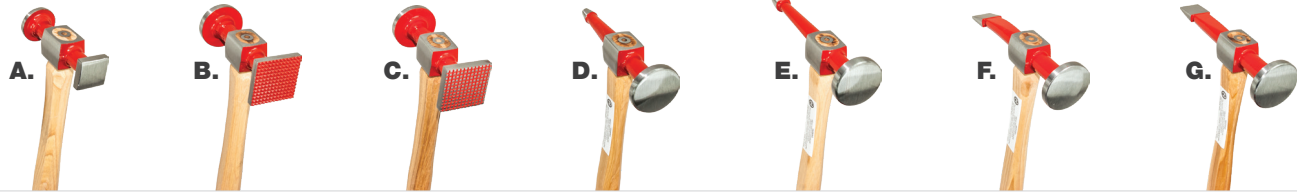

Hammers

Hammers

Professional Body Hammers INDIVIDUALLY BAGGED

All body hammers feature drop-forged steel heads with a mirror polish finish securely mounted to a 11-3/4" genuine hickory wood handle with a by a 360° wedge!

SKU	Letter	Hammer Type	Overall Length	Head Length	Total Weight
AES-301	A.	Short Finishing & Bumping Hammer	13"	3-1/2"	11.9oz
AES-302	B.	Medium Shrinking Hammer	13"	4"	15.4oz
AES-304	C.	Heavy Shrinking Hammer	13"	4"	15.2oz
AES-331	D.	Bullet Point Hammer	13"	5-1/2"	14.0oz
AES-332	E.	Pick & Finishing Hammer	13"	6-1/2"	14.8oz
AES-368	F.	Curved Finishing Hammer	13"	5-1/2"	13.4oz
AES-369	G.	Straight Finishing Hammer	13"	5-9/16"	13.6oz

Replacement Hammer Handle AES-300

Replacement genuine hickory wood body hammer handle and 360° wedge.
INDIVIDUALLY BAGGED

Body Hammer Kits

Great kits for starters, vocational schools and do-it-yourselfers. Heads are made from cast iron and mounted securely to sturdy handles. Packed in a convenient PVC carrying case.

7pc Hammer & Dolly Set with Wooden Handles AES-2720

Includes a reverse curve hammer, a standard bumping hammer, a pick and finish hammer, four different dollies (Double End, Railroad, Heel and Comma dollies)