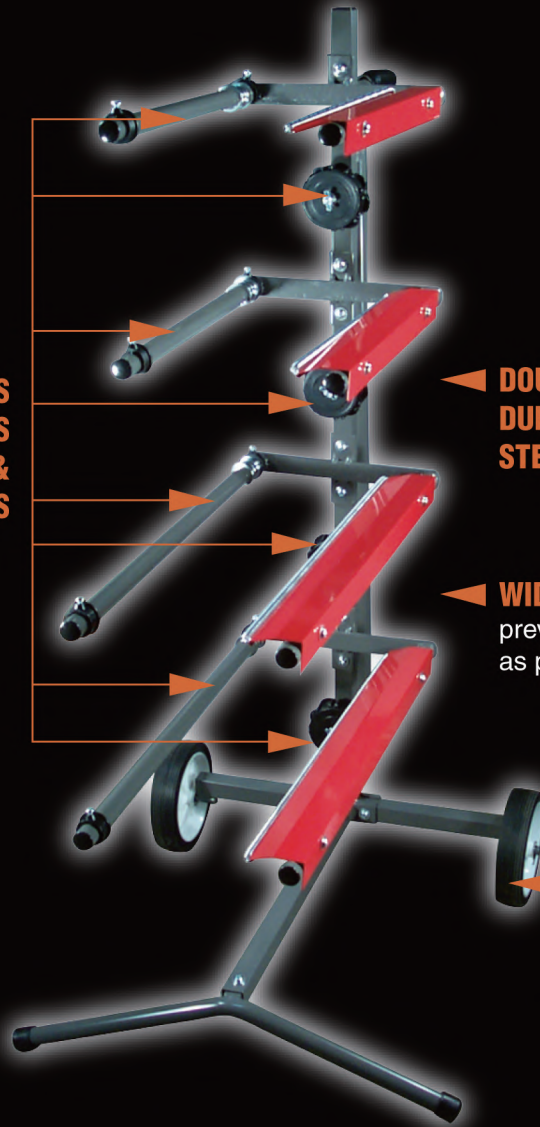

Model # ASMS2

**MASKING STATION
TREE TYPE**

SALES AND MARKETING
2417 SEAMAN AVENUE
SOUTH EL MONTE, CA 91733
Phone: (800) 221-9705
USA Toll Free
Fax: (877) 318-2194
Phone: (626) 228-3170
Fax: (626) 228-3124

WIDE BASE DESIGN
prevents toppling
as paper is dispensed

**NONSKID
RUBBER WHEELS**
easily moves
masking station to job

Model	Weight
ASMS2	27 lbs.

ONE HAND OPERATION
EASY LOADING FOR
PAPER ROLLS AND TAPE

Astro