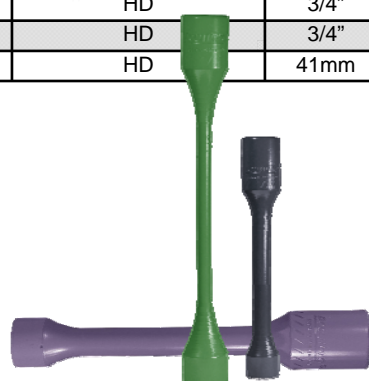

part no.	description	application	Drive	size	ft- lb.
ACC-10-0304	AccuTorq green	various	1/2"	17mm	55
ACC-10-0305	AccuTorq red	various	1/2"	17mm	80
ACC-10-0306	AccuTorq yellow	various	1/2"	19mm	65
ACC-10-0307	AccuTorq blue	various	1/2"	19mm	80
ACC-10-0308	AccuTorq gray	various	1/2"	19mm	100
ACC-10-0309	AccuTorq black	various	1/2"	21mm	60
ACC-10-0310	AccuTorq lt. brown	various	1/2"	21mm	80
ACC-10-0311	AccuTorq brown	various	1/2"	21mm	100
ACC-10-0312	AccuTorq white	various	1/2"	22mm	120
ACC-10-0313	AccuTorq turquoise	various	1/2"	7/8"	140
ACC-10-0327	AccuTorq lt. blue	various	1/2"	22mm	100
ACC-10-0328	AccuTorq charcoal	various	1/2"	21mm	147
ACC-10-0329	AccuTorq off white	various	1/2"	17mm	90
ACC-10-0334	AccuTorq lt. yellow	various	1/2"	17mm	113
ACC-10-0336	AccuTorq orange	various	1/2"	22mm	75
ACC-10-0337	AccuTorq dk. green	various	1/2"	22mm	60
ACC-10-0340	AccuTorq mud	various	1/2"	14mm	80
ACC-10-0341	AccuTorq quartz	various	1/2"	19mm	120
ACC-10-0342	AccuTorq lt. tan	various	1/2"	19mm	90
ACC-10-0343	AccuTorq red-orange	various	1/2"	21mm	110
ACC-20-3045	AccuTorq unpainted	HD	33mm	30mm	330
ACC-20-3055	AccuTorq unpainted	HD	30mm	30mm	400
ACC-20-3345	AccuTorq unpainted	HD	33mm	33mm	330
ACC-20-3360	AccuTorq unpainted	HD	33mm	33mm	440
ACC-10-3898	AccuTorq lt. purple	various	1/2"	22mm	160
ACC-10-3899	AccuTorq lt. green	various	1/2"	24mm	140
ACC-20-3900	AccuTorq purple	MD	1/2"	1"	140
ACC-20-3901	AccuTorq tan	MD	1/2"	1-1/16	140
ACC-20-3902	AccuTorq olive	MD	1/2"	1-1/8	140
ACC-20-3903	AccuTorq burgundy	MD	1/2"	1-1/4	140
ACC-20-3904	AccuTorq orange	MD	3/4"	1"	175
ACC-20-3908	AccuTorq red	HD	1"	1-1/4"	250
ACC-20-3909	AccuTorq brown	HD	1"	33mm	475
ACC-20-3910	AccuTorq black	HD	1"	1-1/2"	475
ACC-20-3911	AccuTorq yellow	HD	1"	13/16 sq.	475
ACC-20-3918	AccuTorq red	HD	3/4"	1-1/4"	250
ACC-20-3919	AccuTorq brown	HD	3/4"	33mm	475
ACC-20-3920	AccuTorq black	HD	3/4"	1-1/2"	475
ACC-20-3921	AccuTorq yellow	HD	3/4"	13/16"	475
ACC-20-4155	AccuTorq unpainted	HD	41mm	41mm	400