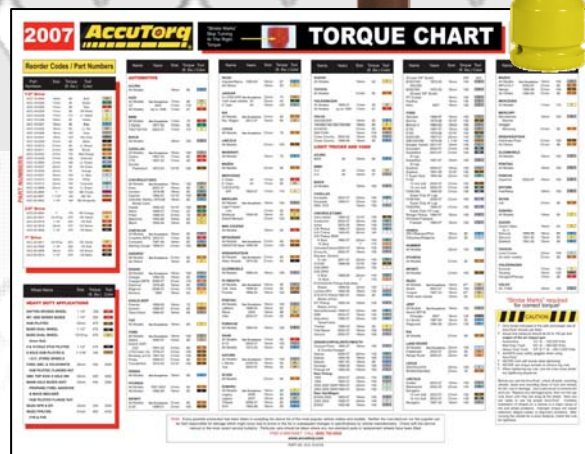

AccuTorq color-coded user guide

AccuTorq's large, colorful and **easy-to-read** 2007 torque chart is a "must have" for any repair facility.

This popular **reference guide** helps mechanics easily select the right AccuTorq stick for every job.

The chart includes information about nearly every **foreign and domestic vehicle**, including model year 2006-2007.