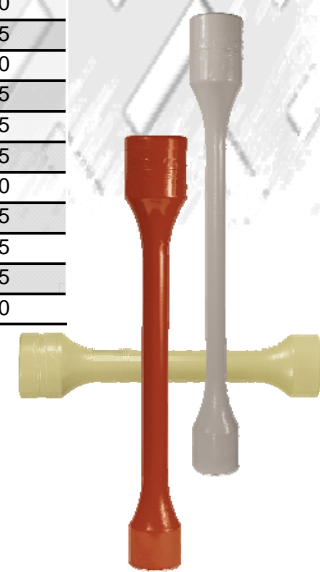

part no.	description	application	Drive	size	ft- lb.
ACC-10-0304	AccuTorq green	various	1/2"	17mm	55
ACC-10-0305	AccuTorq red	various	1/2"	17mm	80
ACC-10-0306	AccuTorq yellow	various	1/2"	19mm	65
ACC-10-0307	AccuTorq blue	various	1/2"	19mm	80
ACC-10-0308	AccuTorq gray	various	1/2"	19mm	100
ACC-10-0309	AccuTorq black	various	1/2"	21mm	60
ACC-10-0310	AccuTorq lt. brown	various	1/2"	21mm	80
ACC-10-0311	AccuTorq brown	various	1/2"	21mm	100
ACC-10-0312	AccuTorq white	various	1/2"	22mm	120
ACC-10-0313	AccuTorq turquoise	various	1/2"	7/8"	140
ACC-10-0327	AccuTorq lt. blue	various	1/2"	22mm	100
ACC-10-0328	AccuTorq charcoal	various	1/2"	21mm	147
ACC-10-0329	AccuTorq off white	various	1/2"	17mm	90
ACC-10-0334	AccuTorq lt. yellow	various	1/2"	17mm	113
ACC-10-0336	AccuTorq orange	various	1/2"	22mm	75
ACC-10-0337	AccuTorq dk. green	various	1/2"	22mm	60
ACC-10-0340	AccuTorq mud	various	1/2"	14mm	80
ACC-10-0341	AccuTorq quartz	various	1/2"	19mm	120
ACC-10-0342	AccuTorq lt. tan	various	1/2"	19mm	90
ACC-10-0343	AccuTorq red-orange	various	1/2"	21mm	110
ACC-20-3045	AccuTorq unpainted	HD	33mm	30mm	330
ACC-20-3055	AccuTorq unpainted	HD	30mm	30mm	400
ACC-20-3345	AccuTorq unpainted	HD	33mm	33mm	330
ACC-20-3360	AccuTorq unpainted	HD	33mm	33mm	440
ACC-10-3898	AccuTorq lt. purple	various	1/2"	22mm	160
ACC-10-3899	AccuTorq lt. green	various	1/2"	24mm	140
ACC-20-3900	AccuTorq purple	MD	1/2"	1"	140
ACC-20-3901	AccuTorq tan	MD	1/2"	1-1/16	140
ACC-20-3902	AccuTorq olive	MD	1/2"	1-1/8	140
ACC-20-3903	AccuTorq burgundy	MD	1/2"	1-1/4	140
ACC-20-3904	AccuTorq orange	MD	3/4"	1"	175
ACC-20-3908	AccuTorq red	HD	1"	1-1/4"	250
ACC-20-3909	AccuTorq brown	HD	1"	33mm	475
ACC-20-3910	AccuTorq black	HD	1"	1-1/2"	475
ACC-20-3911	AccuTorq yellow	HD	1"	13/16 sq.	475
ACC-20-3918	AccuTorq red	HD	3/4"	1-1/4"	250
ACC-20-3919	AccuTorq brown	HD	3/4"	33mm	475
ACC-20-3920	AccuTorq black	HD	3/4"	1-1/2"	475
ACC-20-3921	AccuTorq yellow	HD	3/4"	13/16"	475
ACC-20-4155	AccuTorq unpainted	HD	41mm	41mm	400