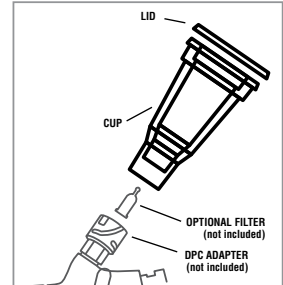

Order No. **803510** Model No. **DPC-503-K24**  
 (Kit of 24 cups & lids)

**Fits ALL DeKups Adapters**