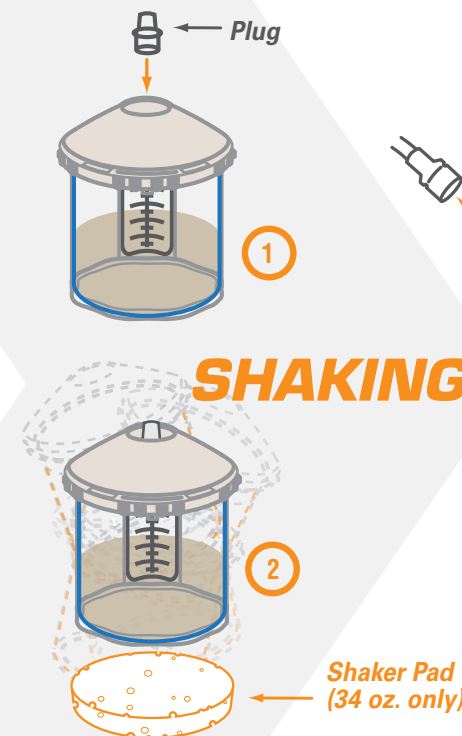

Increase Productivity and Efficiency

Less Cleaning – Easy disposal vs. traditional gravity cups that require significant cleaning time and solvent use

Reduces Steps – Mix and spray with one cup. Multiple filter options reduce the need to strain paint

Clean Paint Jobs – Sealed, contamination-free system

All Coatings – Works with primers, solvent basecoats, clearcoats, and waterborne coatings

Safety – Less exposure to cleaning solvents and VOC's

Storage – Temporarily store unused paint between coatings therefore reducing paint waste

Designed for Durability and Performance

Liner Collapses Evenly

Liner system provides superior fluid flow, color match, and less over mixing. Spray at any angle including upside down.

Multiple Filter Options

Choose the right filter for your job. Barrel filters offer additional savings, while disk filters provide sizable filtration for superior fluid flow of waterborne paints.

Positive Locking Connection

Non-threaded easy on and off design allows for a tight and secure connection. Adapters available for virtually all guns.

Self-Dispensing Packaging

Mount. Dispense. Discard. Conveniently packaged for production shops.

HOW DOES IT WORK?

ASSEMBLY

SHAKING

REFILLS