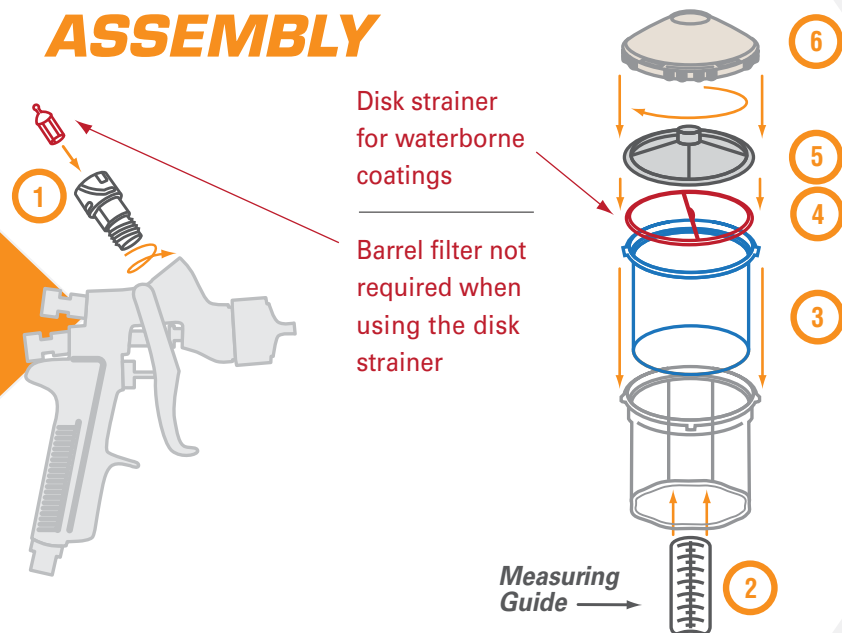

HOW DOES IT WORK?

ASSEMBLY