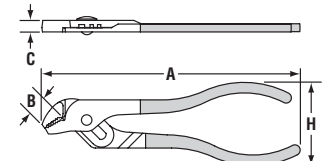

PLIER	A OVERALL LENGTH		B JAW LENGTH		C JOINT THICKNESS		H HANDLE SPAN		WEIGHT		NUMBER OF ADJUSTMENTS	JAW CAPACITY	
	in	mm	in	mm	in	mm	in	mm	pounds	grams		in	mm
424	4.50	114.30	0.33	8.38	0.13	3.30	1.26	32.00	0.12	54.43	3	0.50	12.70

e-mail: pliers@channellock.com