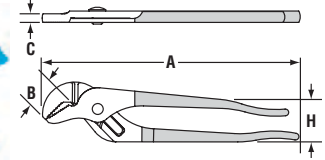

PLIER	A OVERALL LENGTH		B JAW LENGTH		C JOINT THICKNESS		H HANDLE SPAN		WEIGHT		NUMBER OF ADJUSTMENTS	JAW CAPACITY	
	in	mm	in	mm	in	mm	in	mm	pounds	grams		in	mm
428	8.00	203.20	1.12	28.45	0.40	10.16	1.57	39.88	0.79	358.34	4	1.50	38.10