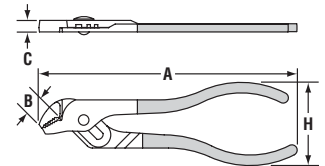

PLIER	A OVERALL LENGTH		B JAW LENGTH		C JOINT THICKNESS		H HANDLE SPAN		WEIGHT		NUMBER OF ADJUSTMENTS	JAW CAPACITY	
	in	mm	in	mm	in	mm	in	mm	pounds	grams		in	mm
424	4.50	114.30	0.33	8.38	0.13	3.30	1.26	32.00	0.12	54.43	3	0.50	12.70

e-mail: pliers@channellock.com