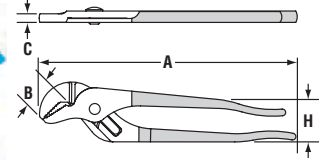

PLIER	A OVERALL LENGTH		B JAW LENGTH		C JOINT THICKNESS		H HANDLE SPAN		WEIGHT		NUMBER OF ADJUSTMENTS	JAW CAPACITY	
	in	mm	in	mm	in	mm	in	mm	pounds	grams		in	mm
428	8.00	203.20	1.12	28.45	0.40	10.16	1.57	39.88	0.79	358.34	4	1.50	38.10