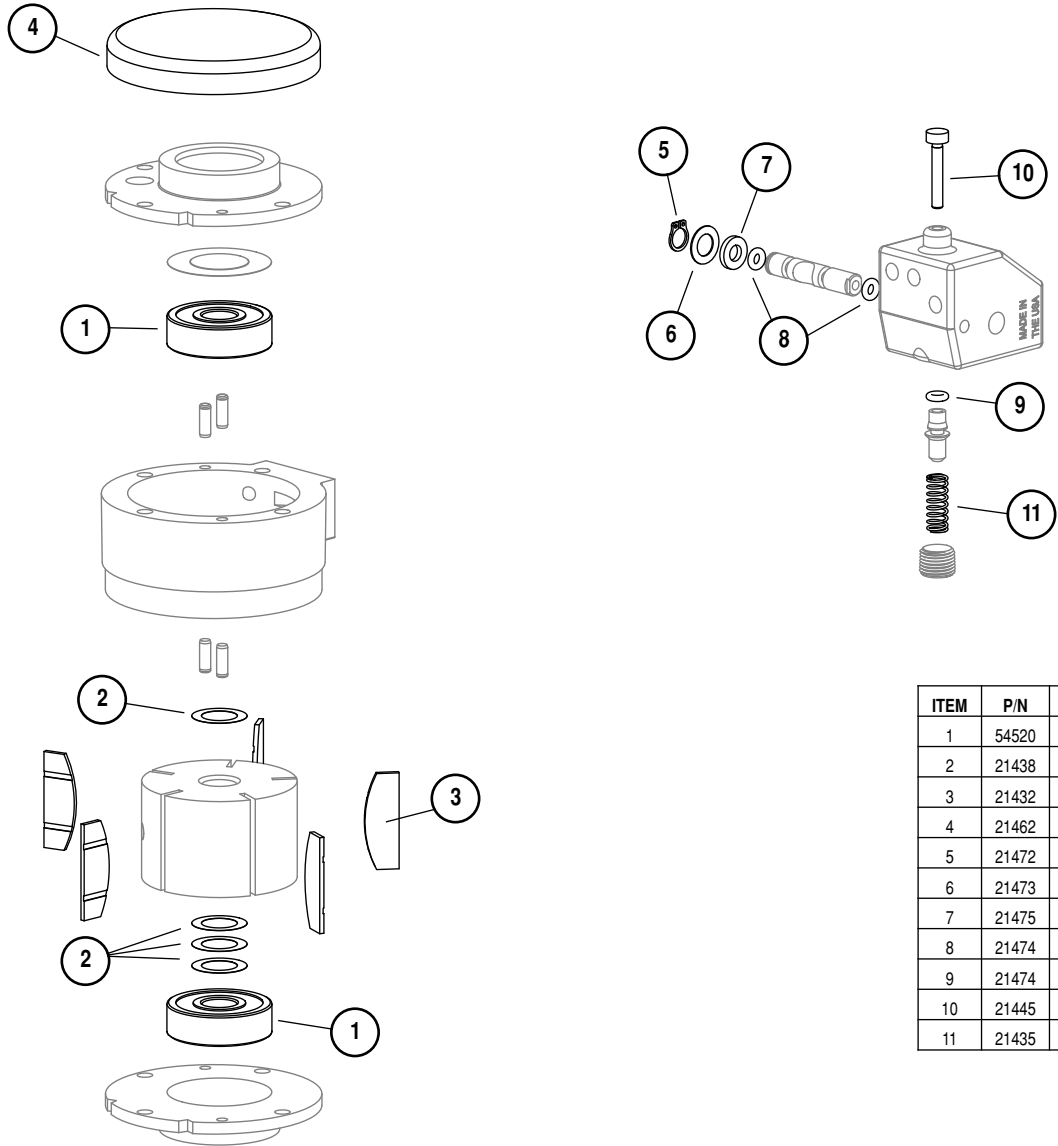

# 98580 Tune-Up Kit

*Air Motor and Machine Parts*

**For Use With:**  
**National Detroit Legacy Models**  
**DAQ, EZLS, EZQ, FB8, 900 & 9900**

Parts included in tune-up kit are identified by part number.  
Please refer to appropriate parts page for additional identification and disassembly/assembly instructions.

| ITEM | P/N   | DESCRIPTION             | QTY. |
|------|-------|-------------------------|------|
| 1    | 54520 | BEARING                 | 2    |
| 2    | 21438 | SHIM PACK (AR)          | 1    |
| 3    | 21432 | ROTOR BLADE SET (5/PKG) | 1    |
| 4    | 21462 | MUFFLER                 | AR   |
| 5    | 21472 | SNAP RING               | 1    |
| 6    | 21473 | STEEL WASHER            | 1    |
| 7    | 21475 | RUBBER WASHER           | 1    |
| 8    | 21474 | O-RING                  | 2    |
| 9    | 21474 | O-RING                  | 1    |
| 10   | 21445 | VALVE STEM              | 1    |
| 11   | 21435 | SPRING                  | 1    |