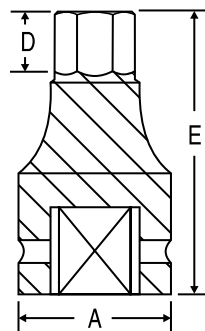

3/4" Drive Impact Hex Drivers

Hex

No. 8096H 3/4" Drive Fractional Hex Driver Set

SAE

6 piece set contents:

3916F	1/2"	3924F	3/4"
3918F	9/16"	3928F	7/8"
3920F	5/8"	3932F	1"
			Molded Storage Case

Hex

No. 8196MH 3/4" Drive Metric Hex Driver Set

MM

6 piece set contents:

3912M	12mm	3922M	22mm
3914M	14mm	3924M	24mm
3917M	17mm		Molded Storage Case
3919M	19mm		

Hex

3/4" Drive Hex Drivers

SAE

MM

Item Number	Hex Size	Dimensions (Inches)		
		A	D	E
Fractional Sizes				
3916F	1/2"	1.73	.79	3.94
3918F	9/16"	1.73	.79	3.94
3920F	5/8"	1.73	.79	3.94
3924F	3/4"	1.73	.79	3.94
3926F	13/16"	1.73	.79	3.94
3928F	7/8"	1.73	.79	3.94
3932F	1"	1.73	.79	3.94
3934F	1-1/16"	1.73	.79	3.94
3936F	1-1/8"	1.73	.79	3.94
3938F	1-3/16"	1.73	.79	3.94
3940F	1-1/4"	1.73	.79	3.94
Metric Sizes				
3912M	12mm	1.73	.79	3.94
3914M	14mm	1.73	.79	3.94
3917M	17mm	1.73	.79	3.94
3919M	19mm	1.73	.79	3.94
3922M	22mm	1.73	.79	3.94
3924M	24mm	1.73	.79	3.94
3927M	27mm	1.73	.79	3.94
3930M	30mm	1.73	.79	3.94

HEX