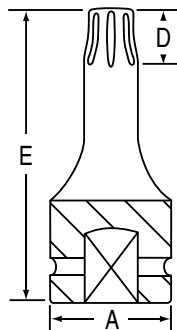

## ★ No. 1200T 3/8" Drive Internal Star Set

9 piece set contents:

9 Pieces 3/8" Drive Internal Star Sizes:  
T20, T25, T27, T30, T40, T45, T47, T50, T55  
Molded Storage Case

## ★ 3/8" Drive Individual Internal Star Drivers

Item Number	Star Size	Dimensions (Inches)		
		A	D	E
<b>1120T</b>	<b>T20</b>	.75	.11	1.97
<b>1125T</b>	<b>T25</b>	.75	.12	1.97
<b>1127T</b>	<b>T27</b>	.75	.12	1.97
<b>1130T</b>	<b>T30</b>	.75	.15	1.97
<b>1140T</b>	<b>T40</b>	.75	.15	1.97
<b>1145T</b>	<b>T45</b>	.75	.17	1.97
<b>1147T</b>	<b>T47</b>	.75	.20	1.97
<b>1150T</b>	<b>T50</b>	.75	.20	1.97
<b>1155T</b>	<b>T55</b>	.75	.22	1.97