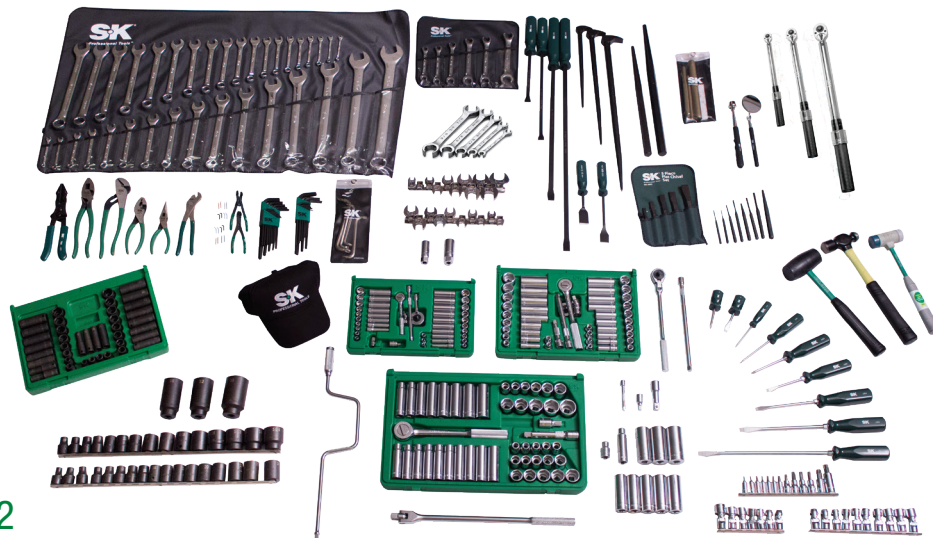

**No. 86172A-1**  
**172 Pc. Master Mechanics Tool Set**

**SUPERKROME**  
**TESTED TOUGH**

PART NO.	SET COUNT	DESCRIPTION
91848	48	1/4" Drive, 6 Point, Fractional/Metric Socket Set with Universal Joint
94549	49	3/8" Drive, 6 Point, Fractional/Metric Socket Set with Universal Joint
86006	9	SureGrip® Combination Screwdriver Set
86255	15	12 Point, Fractional Combination Wrench Set
86265	15	12 Point, Metric Combination Wrench Set
4506	5	Adapter Set
19733	9	3/8", 1/2" Drive, Fractional Hex Bit Socket Set
19734	9	3/8", 1/2" Drive, Metric Hex Bit Socket Set
84213	13	1/4", 3/8", 1/2" Drive, TORX® Bit Socket Set

No. VTS03203

Automotive Starter Set - 143 Piece Set Includes:

PART NO.	SET COUNT	DESCRIPTION	PART NO.	SET COUNT	DESCRIPTION
17835	1	5 Piece General Purpose Pliers Set	8524	1	24 oz. Ball Peen Hammer
40190	1	1/2" Drive Universal	86006	9	9 Piece SureGrip® Combination Screwdriver Set
4147-6	47	47 Piece, 1/2" Drive, 6 Point Socket Set	86013	13	13 Piece, 12 Point, Fractional Combination Wrench Set
45159	1	3/8" Drive Chrome Extension, 1.5"	86222	14	14 Piece, 12 Point, Metric Combination Wrench Set
6651	1	Carbon Scraper	94549	49	49 Piece, 3/8" Drive, 6 Point Socket Set
8012	1	12" Adjustable Wrench		1	SK Hat
8516	1	16 oz. Ball Peen Hammer			