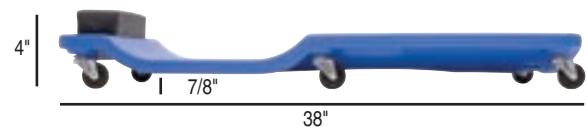

**92102 93102 93202 93602  
94102 97102 99102 LOW  
PROFILE PLASTIC CREEPERS**

**The Best Plastic Creeper on the Market.**

This body-fitting design was developed through testing on many body types to provide optimum comfort. Creeper body is 2" longer for a better fit. Urethane rollers are inserted into steel bushings which are molded into the creeper body. Provides added strength and easy roller replacement. Low profile, 7/8" floor clearance. Easy to clean surface is resistant to solvents, greases and fuels. Dimensions: Length 38", Width 17-1/2", Height 4".

- 92102 Red Plastic Creeper. Boxed. Shipping wt. 11 lbs. 8 oz.
- 93102 Yellow Plastic Creeper. Boxed. Shipping wt. 11 lbs. 8 oz.
- 93202 Orange Plastic Creeper. Boxed. Shipping wt. 11 lbs. 8 oz.
- 93602 Pink Plastic Creeper. Boxed. Shipping wt. 11 lbs. 8 oz.
- 94102 Blue Plastic Creeper. Boxed. Shipping wt. 11 lbs. 8 oz.
- 97102 Black Plastic Creeper. Boxed. Shipping wt. 11 lbs. 8 oz.
- 99102 Green Plastic Creeper. Boxed. Shipping wt. 11 lbs. 8 oz.
- 92132 2" Pop-in Wheel for Plastic Creeper
- 96412 Headrest