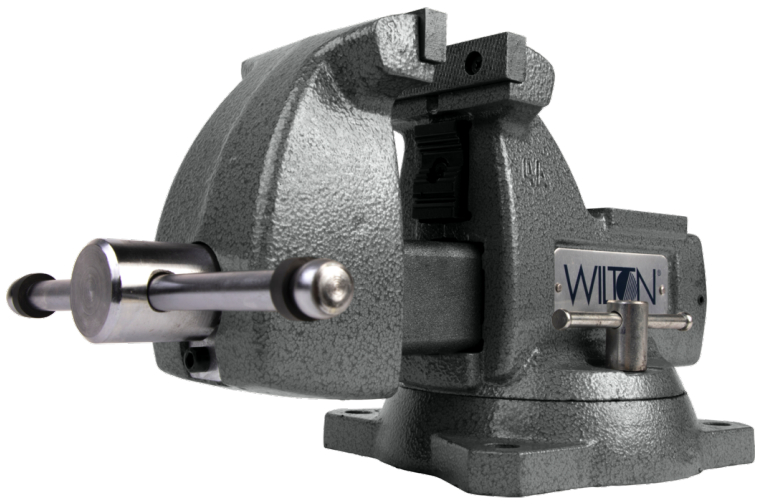

Mechanics Vise 4" Jaw with Swivel Base

Product Images

Short Description

Wilton 744 Mechanics Vise, 4" Jaw (21300)

Additional Information

Stock Number	21300
Jaw Width (In.)	4
Number of Mounting Points	4
Opening Capacity Max (In.)	4-1/2
Pipe Jaw Capacity (In.)	1/4 -- 2
Pipe Jaw #	21500-04
Prop 65	Cancer and Reproductive Harm
Throat Depth (In.)	3-7/16
Type of Base	360 Degree Swivel