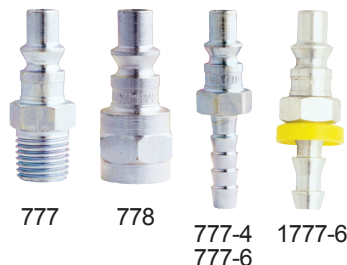

A-M®-T STYLE 3 WAY COUPLERS

- 1/4" basic flow size
- A-M®-T Style are push type with Drag Guard
- 3 ball bearing connection
- Heavy duty brass - rust resistant
- Accepts the 3 most popular 1/4" basic style plugs sold
 - Milton® or industrial style plugs (M-Style®)
 - Aro 210-style plugs (A-Style)
 - Tru-Flate/Parker automotive style plugs (T-Style)
- Air Flow: 42 SCFM

A-STYLE ARO "210" INTERCHANGE

- 1/4" basic flow size
- A-Style couplers are push type for quicker connection
- 2 locking rod connection
- A-Style couplers are steel, plated to resist rust
- A-Style plugs are case hardened steel, plated to resist rust

- Maximum inlet pressure: 300 PSI
- Maximum temperature: 250°F
- Air flow: 34 SCFM
- Seals: Buna-N

775 • 776

A-Style Couplers

Boxed Part No.	Bulk Part No.	Retail Part No.	Per Card	NPT (in)	Connection	Product Specs		
						Body	Sleeve	Feature
775	775BK	s-775	1	1/4"	Female	Case Hardened Plated Steel	Case Hardened Plated Steel	Push-Type
776	776BK	s-776	1		Male			
776-4					1/4" ID Hose Barb			
776-6					3/8" ID Hose Barb			

A-STYLE SAFETY COUPLERS AVAILABLE ON PGS. 52 & 61

777 • 778 • 1777

A-Style Plugs

Boxed Part No.	Bulk Part No.	Retail Part No.	Per Card	NPT (in)	Product Specs	
					Connection	Material
777	777BK	s-777	2	1/4"	Male	Case Hardened Plated Steel
778	778BK	s-778	2		Female	
777-4	777-4BK				1/4" ID Hose Barb	
777-6					3/8" ID Hose Barb	
1777-6					3/8" ID Push-on & Lock	