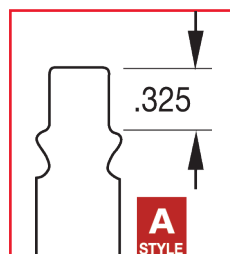

A-M®-T STYLE 3 WAY COUPLERS

- 1/4" basic flow size
- A-M®-T Style are push type with Drag Guard
- 3 ball bearing connection
- Heavy duty brass - rust resistant
- Accepts the 3 most popular 1/4" basic style plugs sold
 - Milton® or industrial style plugs (M-Style®)
 - Aro 210-style plugs (A-Style)
 - Tru-Flate/Parker automotive style plugs (T-Style)
- Air Flow: 42 SCFM

745 • 746

Boxed Part No.	Bulk Part No.	Retail Part No.	Per Card	NPT (in)	Connection	Product Specs		Features	
						Body	Sleeve		
745	745BK	s-745	1	1/4"	Female	Heavy Duty Brass	Heavy Duty Brass	Push-Type	Drag Guard
746	746BK	s-746	1		Male	Brass	Brass		

A-STYLE ARO "210" INTERCHANGE

- 1/4" basic flow size
- A-Style couplers are push type for quicker connection
- 2 locking rod connection
- A-Style couplers are steel, plated to resist rust
- A-Style plugs are case hardened steel, plated to resist rust

- Maximum inlet pressure: 300 PSI
- Maximum temperature: 250°F
- Air flow: 34 SCFM
- Seals: Buna-N

775 • 776

A-Style Couplers

Boxed Part No.	Bulk Part No.	Retail Part No.	Per Card	NPT (in)	Connection	Product Specs		
						Body	Sleeve	Feature
775	775BK	s-775	1	1/4"	Female	Case Hardened Plated Steel	Case Hardened Plated Steel	Push-Type
776	776BK	s-776	1		Male			
776-4					1/4" ID Hose Barb			
776-6					3/8" ID Hose Barb			