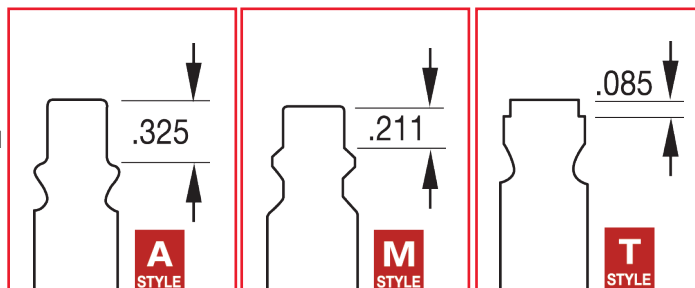

A-M®-T STYLE 3 WAY COUPLERS

- 1/4" basic flow size
- A-M®-T Style are push type with Drag Guard
- 3 ball bearing connection
- Heavy duty brass - rust resistant
- Accepts the 3 most popular 1/4" basic style plugs sold
 - Milton® or industrial style plugs (M-Style®)
 - Aro 210-style plugs (A-Style)
 - Tru-Flate/Parker automotive style plugs (T-Style)
- Air Flow: 42 SCFM

745 • 746

Boxed Part No.	Bulk Part No.	Retail Part No.	Per Card	NPT (in)	Connection	Product Specs		Features	
						Body	Sleeve		
745	745BK	s-745	1	1/4"	Female	Heavy Duty Brass	Heavy Duty Brass	Push-Type	Drag Guard
746	746BK	s-746	1		Male	Brass	Brass		

A-STYLE ARO "210" INTERCHANGE

- 1/4" basic flow size
- A-Style couplers are push type for quicker connection
- 2 locking rod connection
- A-Style couplers are steel, plated to resist rust
- A-Style plugs are case hardened steel, plated to resist rust

- Maximum inlet pressure: 300 PSI
- Maximum temperature: 250°F
- Air flow: 34 SCFM
- Seals: Buna-N

775 • 776

A-Style Couplers

Boxed Part No.	Bulk Part No.	Retail Part No.	Per Card	NPT (in)	Connection	Product Specs		
						Body	Sleeve	Feature
775	775BK	s-775	1	1/4"	Female	Case Hardened Plated Steel	Case Hardened Plated Steel	Push-Type
776	776BK	s-776	1		Male			
776-4					1/4" ID Hose Barb			
776-6					3/8" ID Hose Barb			