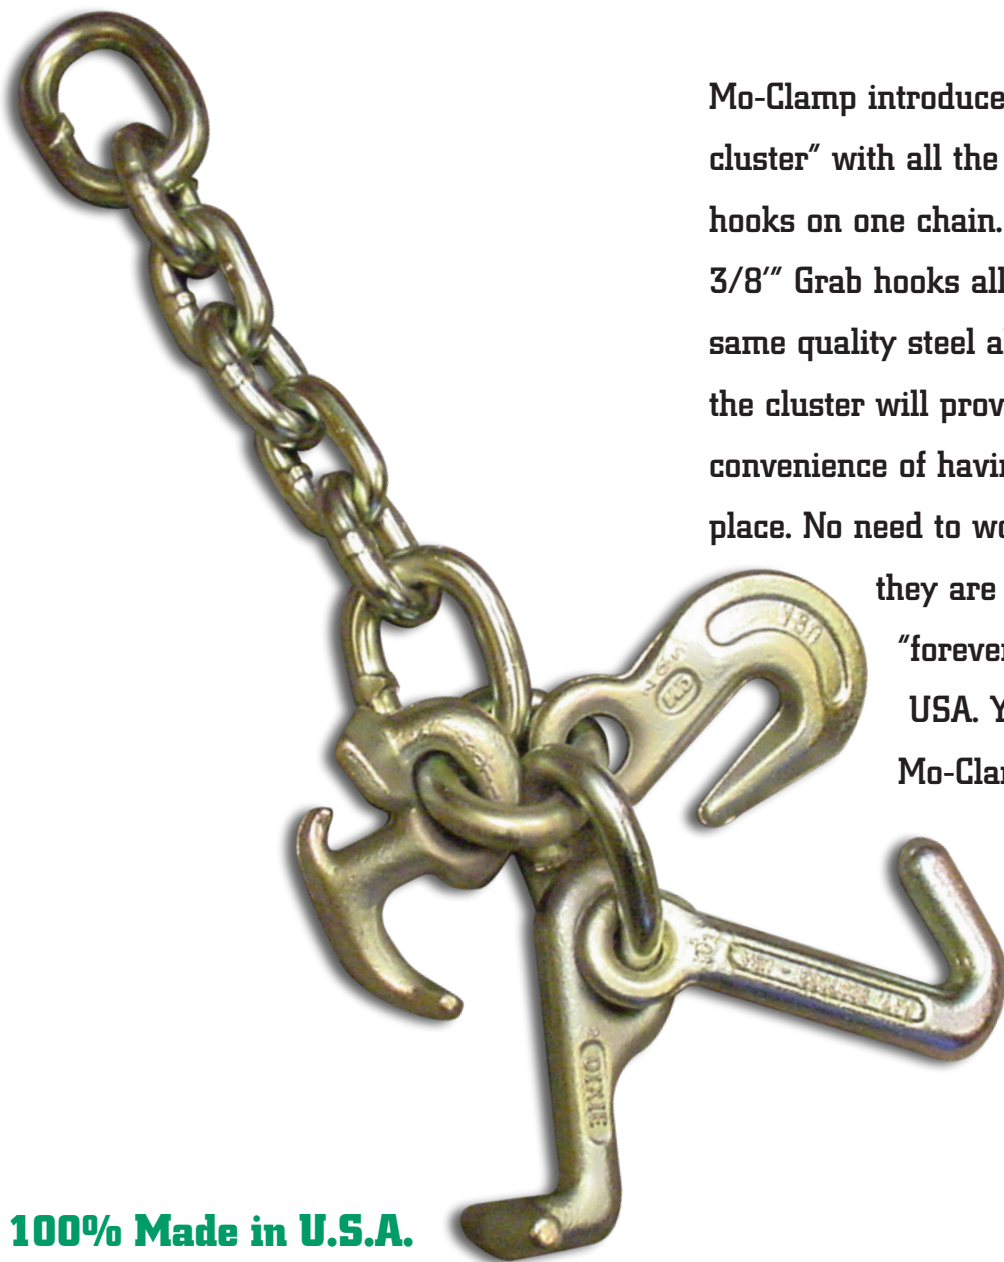

NEW
From
Mo-Clamp

Tie down hook cluster

Mo-Clamp introduces the "Tie down hook cluster" with all the most popular tie down hooks on one chain. Find your "R", "J", "T" and 3/8" Grab hooks all together. Made from the same quality steel alloy as the individual hooks, the cluster will provide years of use with the convenience of having all your hooks in one place. No need to worry about these hooks, as they are covered by the Mo-Clamp "forever" warranty and made in the USA. You always get quality from Mo-Clamp. The original. The best.

#6325
Tie down hook cluster

Specifications:

Weight: 4.4 lbs. (2 kg)
Capacities: 4 tons (3,629 kg)

100% Made in U.S.A.

6325DATA1111

6920 SW 111th Avenue, Beaverton, OR 97008 USA
1.800.678.5548 • 503.644.9167 • Fax 503.644.2733
www.moclamp.com email: salesdept@moclamp.com