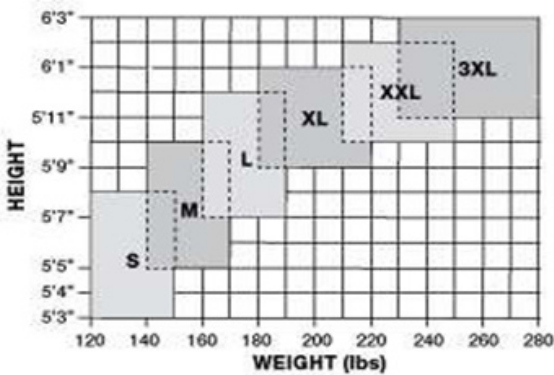

4

Adjustable Velcro leg closure

5

Utility Back Pocket

6

Adjustable velcro closures

Size (inches)	S	M	L	XL	XXL	3XL	4XL
A Top Sleeve from Shoulder	32 3/8	33 1/8	33 3/8	34	35 5/8	37	38 3/8
B Center Front	35	35	36	37	38	39	39
C Chest (around)	47 3/8	50 3/8	53 3/8	57 3/8	61 3/8	65 1/4	69 1/4
D Inseam	32.00	32 5/8	32 1/2	32 3/8	33.00	33 5/8	34 1/4