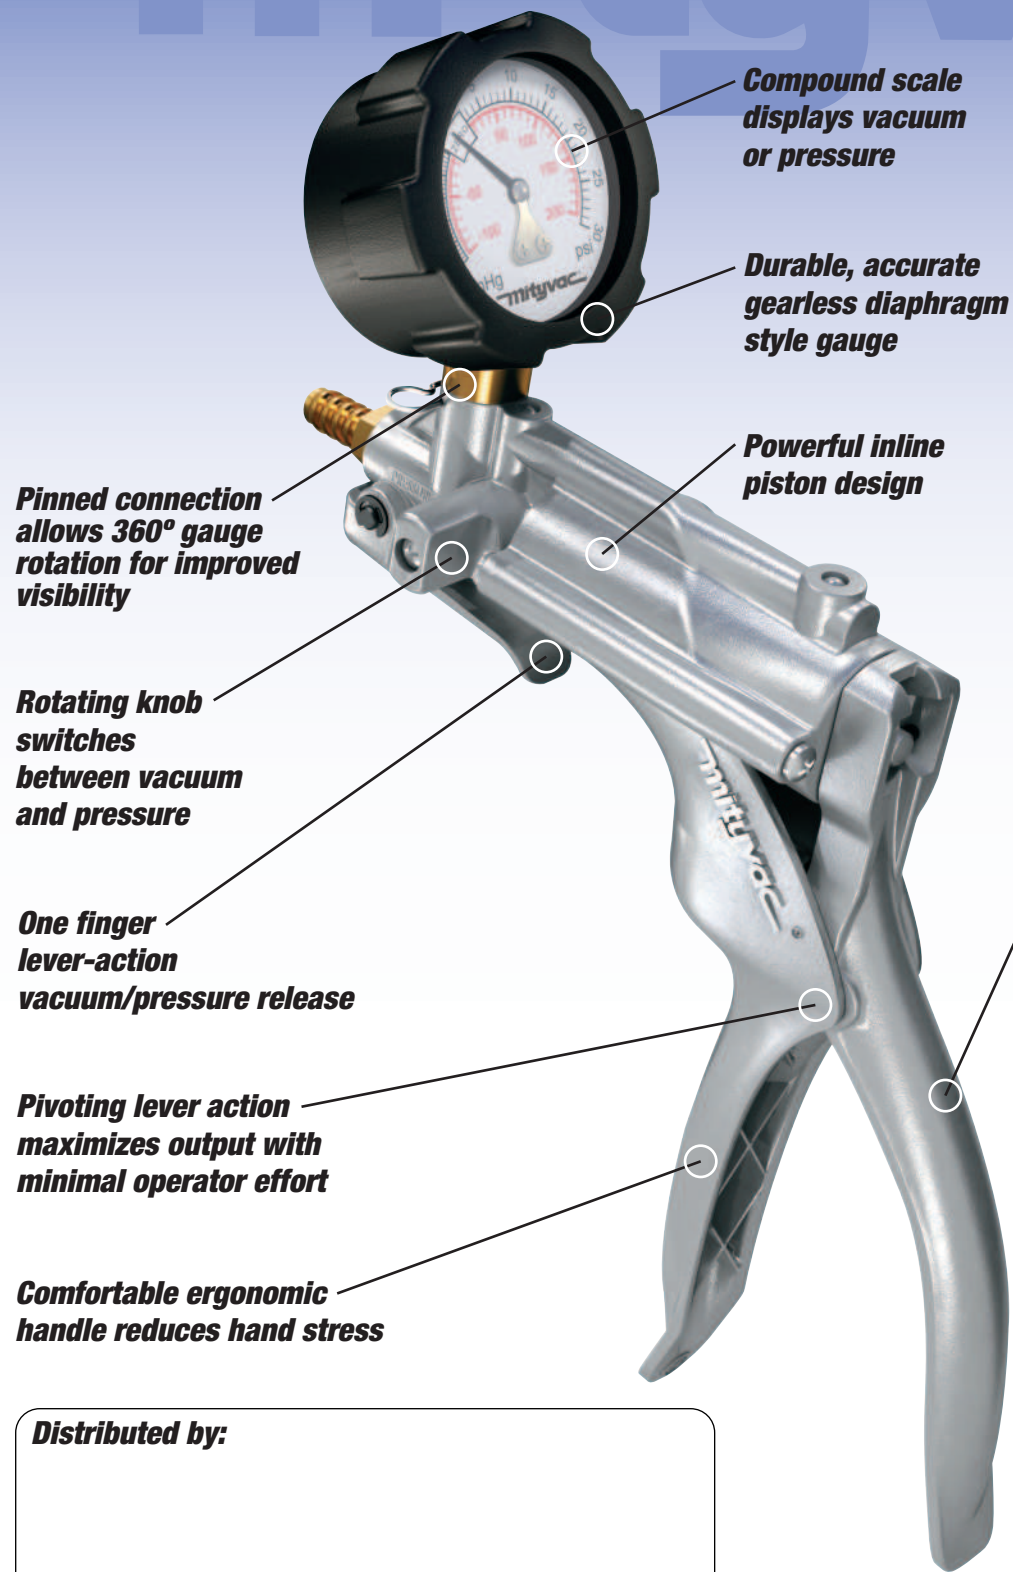

mityvac®

www.mityvac.com

New Mityvac Silverline® Elite Automotive Test Kit

Designed with proven features from the renowned Mityvac pumps, the MV8500 Silverline Elite Automotive Kit delivers both vacuum and pressure.

The dual capability of the new Mityvac hand pump combines two pumps into one. It will streamline your tool inventory while greatly extending its vehicle service applications.

Features/Benefits

- Provides either vacuum or pressure with equal precision and convenience
- Features modern, ergonomic design for comfortable, long-term use
- Performs engine performance diagnostics, brake bleeding, fluid transfer, evacuation, sampling, windshield repair and more
- Includes components needed to perform numerous diagnostic and mechanical tests
- Field serviceable — standard maintenance kits and replacement parts are available

Model MV8500 Silverline® Elite Automotive Test Kit

Compound scale displays vacuum or pressure

Durable, accurate gearless diaphragm style gauge

Powerful inline piston design

Pinned connection allows 360° gauge rotation for improved visibility

Rotating knob switches between vacuum and pressure

One finger lever-action vacuum/pressure release

Pivoting lever action maximizes output with minimal operator effort

Comfortable ergonomic handle reduces hand stress