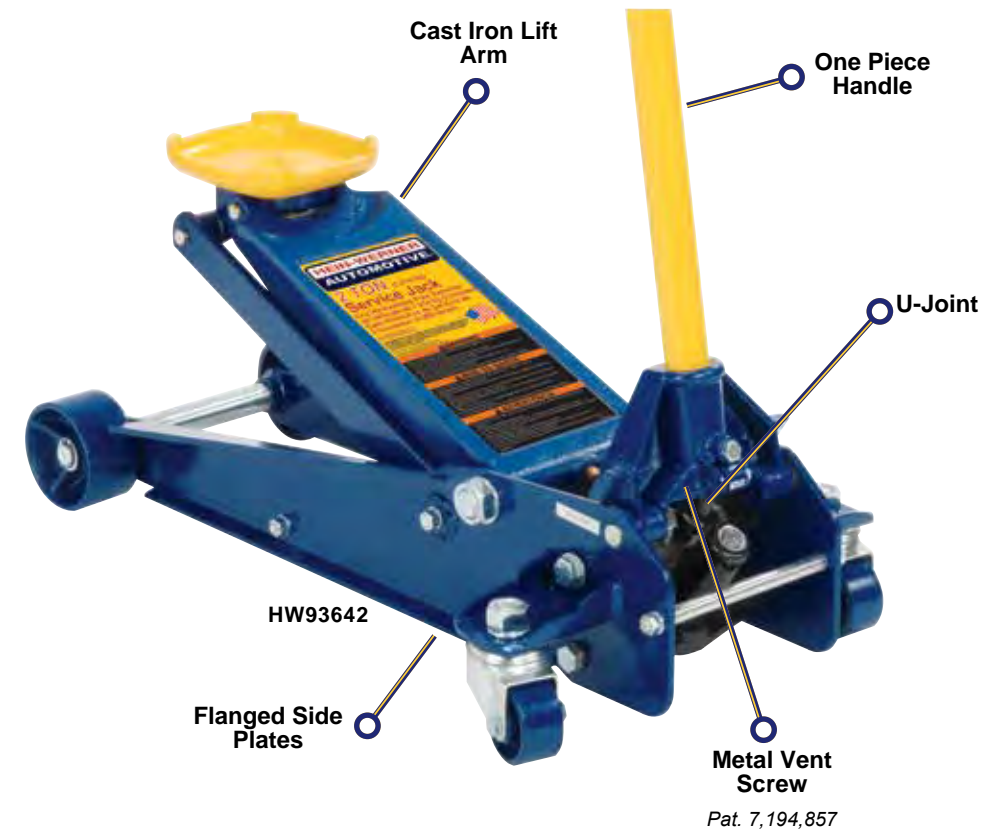

SERVICE JACKS

2 Ton Heavy Duty Service Jack

3 Ton Heavy Duty Service Jack

LONG CHASSIS SERVICE JACKS

4 Ton Manual Service Jack

10 Ton Manual Service Jack

Model	Description	Height (Min/Max)	Power Raise	Saddle Dia.	Handle Length	Base Size (L x W)	Weight
HW93642	2 Ton Heavy Duty Service Jack	4.50" / 20.00"	15.50"	6.38"	48.00"	28.50" / 15.00"	99.00 lbs
HW93652	3 Ton Heavy Duty Service Jack	5.25" / 23.50"	18.25"	6.75"	48.00"	31.50" / 15.00"	123.00 lbs

Model	Description	Height (Min/Max)	Power Raise	Saddle Dia.	Handle Length	Base Size (L x W)	Weight
HW93657	4 Ton Manual Service Jack	5.50" / 26.50"	21.00"	7.00"	51.75"	48.00" / 14.50"	222.00 lbs
HW93660	10 Ton Manual Service Jack	6.50" / 25.50"	19.00"	8.50"	53.00"	54.00" / 20.50"	420.00 lbs