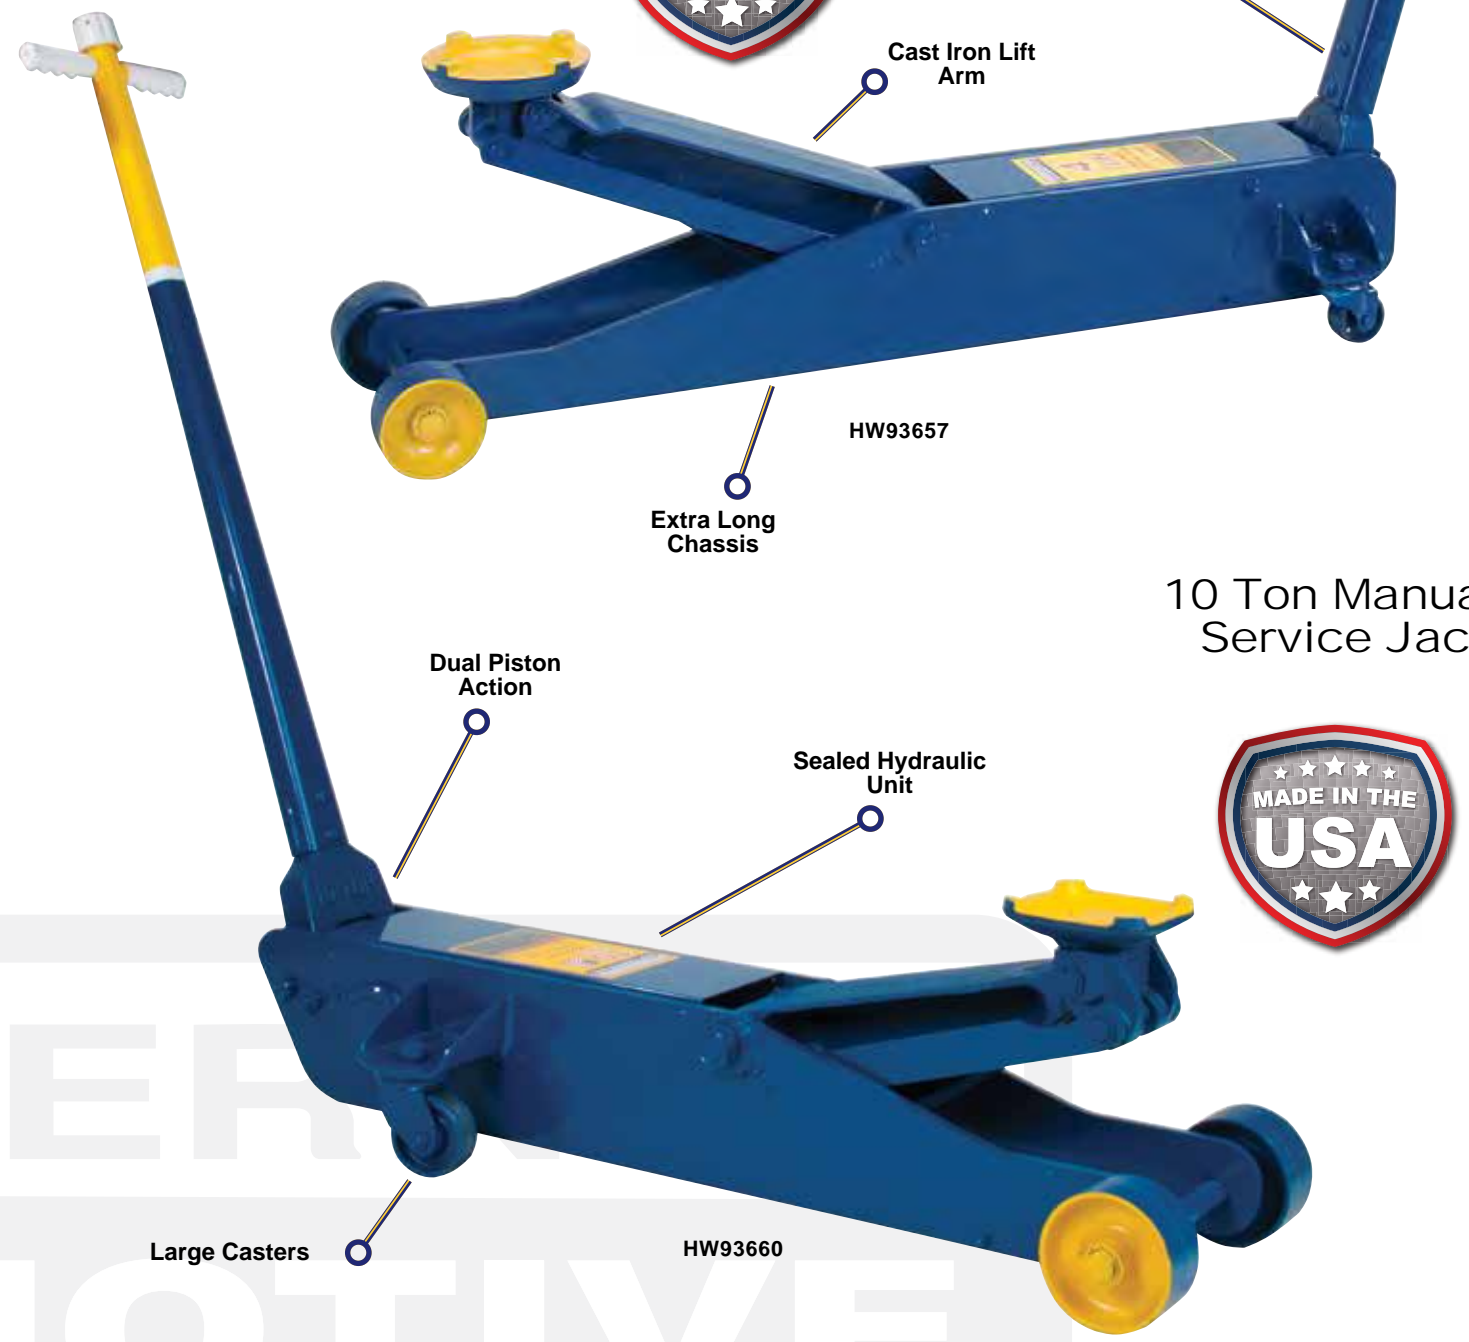

SERVICE JACKS

2 Ton Heavy Duty Service Jack

3 Ton Heavy Duty Service Jack

LONG CHASSIS SERVICE JACKS

4 Ton Manual Service Jack

10 Ton Manual Service Jack

Model	Description	Height (Min/Max)	Power Raise	Saddle Dia.	Handle Length	Base Size (L x W)	Weight
HW93642	2 Ton Heavy Duty Service Jack	4.50" / 20.00"	15.50"	6.38"	48.00"	28.50" / 15.00"	99.00 lbs
HW93652	3 Ton Heavy Duty Service Jack	5.25" / 23.50"	18.25"	6.75"	48.00"	31.50" / 15.00"	123.00 lbs

Model	Description	Height (Min/Max)	Power Raise	Saddle Dia.	Handle Length	Base Size (L x W)	Weight
HW93657	4 Ton Manual Service Jack	5.50" / 26.50"	21.00"	7.00"	51.75"	48.00" / 14.50"	222.00 lbs
HW93660	10 Ton Manual Service Jack	6.50" / 25.50"	19.00"	8.50"	53.00"	54.00" / 20.50"	420.00 lbs