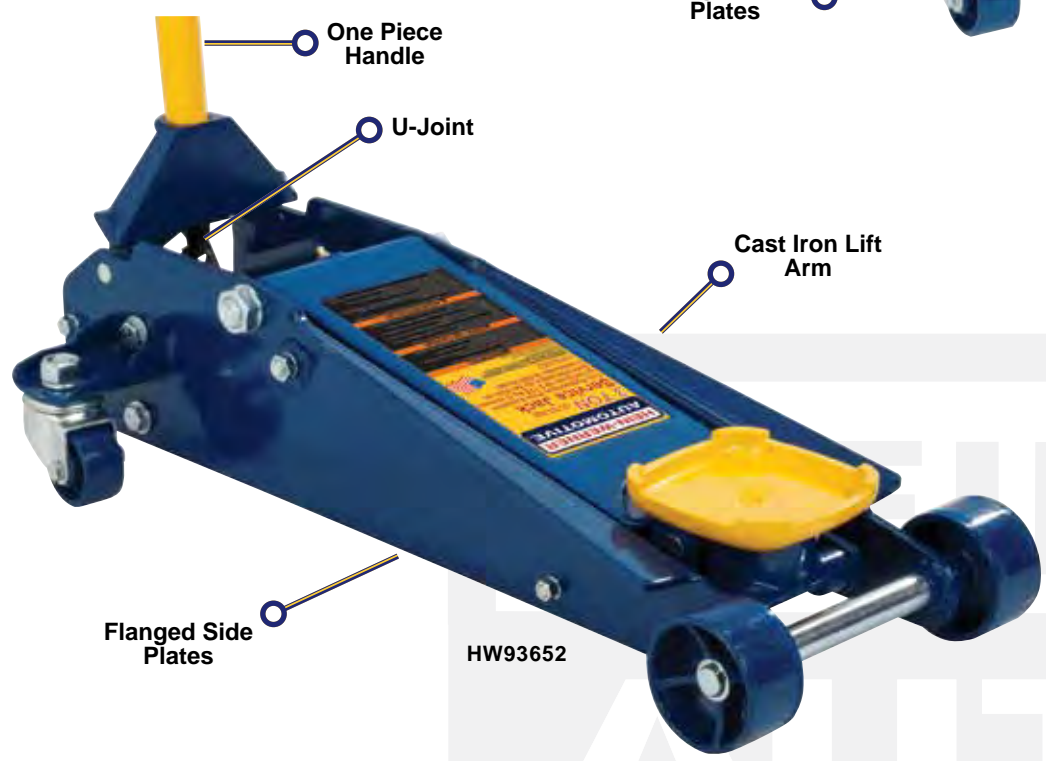

SERVICE JACKS

2 Ton Heavy Duty Service Jack

3 Ton Heavy Duty Service Jack

LONG CHASSIS SERVICE JACKS

4 Ton Manual Service Jack

10 Ton Manual Service Jack

Model	Description	Height (Min/Max)	Power Raise	Saddle Dia.	Handle Length	Base Size (L x W)	Weight
HW93642	2 Ton Heavy Duty Service Jack	4.50" / 20.00"	15.50"	6.38"	48.00"	28.50" / 15.00"	99.00 lbs
HW93652	3 Ton Heavy Duty Service Jack	5.25" / 23.50"	18.25"	6.75"	48.00"	31.50" / 15.00"	123.00 lbs

Model	Description	Height (Min/Max)	Power Raise	Saddle Dia.	Handle Length	Base Size (L x W)	Weight
HW93657	4 Ton Manual Service Jack	5.50" / 26.50"	21.00"	7.00"	51.75"	48.00" / 14.50"	222.00 lbs
HW93660	10 Ton Manual Service Jack	6.50" / 25.50"	19.00"	8.50"	53.00"	54.00" / 20.50"	420.00 lbs