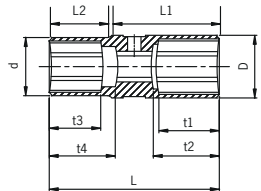

## INDIVIDUAL ADAPTERS AND REDUCERS

SIZE	ADAPTER MODEL	REDUCER MODEL	SIZE	ADAPTER MODEL	REDUCER MODEL
3/8"(F) x 1/4"(M)	1805	3303	3/4"(F) x 1"(M)	4300	
3/8"(F) x 1/2"(M)	3300		1"(F) x 3/4"(M) w/ ball ret.	5303	5305
1/4"(F) x 3/8"(M)	1801		1"(F) x 1-1/2"(M) w/ pin hole	5306	
1/2"(F) x 3/8"(M)	2301	2303	1-1/2"(F) x 1"(M) w/ pin hole	6332	
1/2"(F) x 3/4"(M)	2302		#5(F) x 3/4"(M) w/ ball ret.	5524	
3/4"(F) x 1/2"(M)	4301	4305	#5(F) x 1"(M) w/ pin hole	5531	

## 1/2" DR. TIE ROD

ITEM	SIZE	D	D	R	T1	L1	L
2801	1/2"	38	57	19	37	39	57

## 1/2" DR. 3/8" (M) 36" EXTENSION FOR TRANSMISSIONS

ITEM	SIZE	D	D	L1	L
2536T	1/2"(F) x 3/8"(M)	16.5	25	24	915

A

B

ITEM	SIZE	SHAPE	D	D	T1	T2	T3	T4	L1	L2	L
2702	19mm x 21mm	A	28	30	17	20	13	20.5	38	19	58
2704	19mm x 21mm	A	28	30	27	29.5	23	29.5	31	43	76
2705	17mm x 21mm	A	26	30	27	29.5	23	29.5	31	43	76
2707	17mm x 19mm	A	26	28	17	20.5	13	20.5	22	34	58
2708	19mm x 21mm	B	26	28	27	29.5	23	29.5	48	26	76