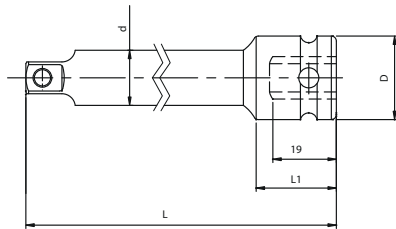

## INDIVIDUAL ADAPTERS AND REDUCERS

SIZE	ADAPTER MODEL	REDUCER MODEL	SIZE	ADAPTER MODEL	REDUCER MODEL
3/8"(F) x 1/4"(M)	1805	3303	3/4"(F) x 1"(M)	4300	
3/8"(F) x 1/2"(M)	3300		1"(F) x 3/4"(M) w/ ball ret.	5303	5305
1/4"(F) x 3/8"(M)	1801		1"(F) x 1-1/2"(M) w/ pin hole	5306	
1/2"(F) x 3/8"(M)	2301	2303	1-1/2"(F) x 1"(M) w/ pin hole	6332	
1/2"(F) x 3/4"(M)	2302		#5(F) x 3/4"(M) w/ ball ret.	5524	
3/4"(F) x 1/2"(M)	4301	4305	#5(F) x 1"(M) w/ pin hole	5531	

## 1/2" DR. TIE ROD

ITEM	SIZE	D	D	R	T1	L1	L
2801	1/2"	38	57	19	37	39	57

## 1/2" DR. 3/8" (M) 36" EXTENSION FOR TRANSMISSIONS

ITEM	SIZE	D	D	L1	L
2536T	1/2"(F) x 3/8"(M)	16.5	25	24	915

A

B

ITEM	SIZE	SHAPE	D	D	T1	T2	T3	T4	L1	L2	L
2702	19mm x 21mm	A	28	30	17	20	13	20.5	38	19	58
2704	19mm x 21mm	A	28	30	27	29.5	23	29.5	31	43	76
2705	17mm x 21mm	A	26	30	27	29.5	23	29.5	31	43	76
2707	17mm x 19mm	A	26	28	17	20.5	13	20.5	22	34	58
2708	19mm x 21mm	B	26	28	27	29.5	23	29.5	48	26	76