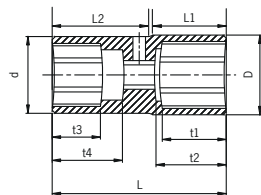

## INDIVIDUAL ADAPTERS AND REDUCERS

SIZE	ADAPTER MODEL	REDUCER MODEL	SIZE	ADAPTER MODEL	REDUCER MODEL
3/8"(F) x 1/4"(M)	1805	3303	3/4"(F) x 1"(M)	4300	
3/8"(F) x 1/2"(M)	3300		1"(F) x 3/4"(M) w/ ball ret.	5303	5305
1/4"(F) x 3/8"(M)	1801		1"(F) x 1-1/2"(M) w/ pin hole	5306	
1/2"(F) x 3/8"(M)	2301	2303	1-1/2"(F) x 1"(M) w/ pin hole	6332	
1/2"(F) x 3/4"(M)	2302		#5(F) x 3/4"(M) w/ ball ret.	5524	
3/4"(F) x 1/2"(M)	4301	4305	#5(F) x 1"(M) w/ pin hole	5531	

## 1/2" DR. TIE ROD

ITEM	SIZE	D	D	R	T1	L1	L
2801	1/2"	38	57	19	37	39	57

## 1/2" DR. 3/8" (M) 36" EXTENSION FOR TRANSMISSIONS

ITEM	SIZE	D	D	L1	L
2536T	1/2"(F) x 3/8"(M)	16.5	25	24	915

A

B

ITEM	SIZE	SHAPE	D	D	T1	T2	T3	T4	L1	L2	L
2702	19mm x 21mm	A	28	30	17	20	13	20.5	38	19	58
2704	19mm x 21mm	A	28	30	27	29.5	23	29.5	31	43	76
2705	17mm x 21mm	A	26	30	27	29.5	23	29.5	31	43	76
2707	17mm x 19mm	A	26	28	17	20.5	13	20.5	22	34	58
2708	19mm x 21mm	B	26	28	27	29.5	23	29.5	48	26	76