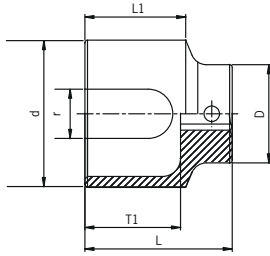

## INDIVIDUAL ADAPTERS AND REDUCERS

SIZE	ADAPTER MODEL	REDUCER MODEL	SIZE	ADAPTER MODEL	REDUCER MODEL
3/8"(F) x 1/4"(M)	1805	3303	3/4"(F) x 1"(M)	4300	
3/8"(F) x 1/2"(M)	3300		1"(F) x 3/4"(M) w/ ball ret.	5303	5305
1/4"(F) x 3/8"(M)	1801		1"(F) x 1-1/2"(M) w/ pin hole	5306	
1/2"(F) x 3/8"(M)	2301	2303	1-1/2"(F) x 1"(M) w/ pin hole	6332	
1/2"(F) x 3/4"(M)	2302		#5(F) x 3/4"(M) w/ ball ret.	5524	
3/4"(F) x 1/2"(M)	4301	4305	#5(F) x 1"(M) w/ pin hole	5531	

## 1/2" DR. TIE ROD

ITEM	SIZE	D	D	R	T1	L1	L
2801	1/2"	38	57	19	37	39	57

## 1/2" DR. 3/8" (M) 36" EXTENSION FOR TRANSMISSIONS

ITEM	SIZE	D	D	L1	L
2536T	1/2"(F) x 3/8"(M)	16.5	25	24	915

A

B

ITEM	SIZE	SHAPE	D	D	T1	T2	T3	T4	L1	L2	L
2702	19mm x 21mm	A	28	30	17	20	13	20.5	38	19	58
2704	19mm x 21mm	A	28	30	27	29.5	23	29.5	31	43	76
2705	17mm x 21mm	A	26	30	27	29.5	23	29.5	31	43	76
2707	17mm x 19mm	A	26	28	17	20.5	13	20.5	22	34	58
2708	19mm x 21mm	B	26	28	27	29.5	23	29.5	48	26	76