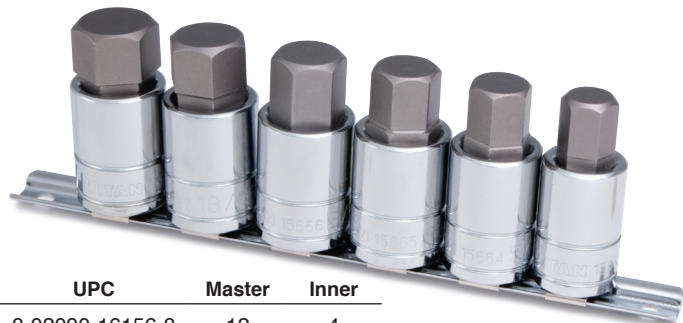

UPC	Master	Inner
8-02090-68890-4	48	6

13 pc. SAE Hex Bit Socket Set 16123

- Handy magnetic rack sticks to ferrous metal surfaces
- Anodized red rail
- Sizes include:
- 1/4" Dr: 5/64, 3/32, 7/64, 1/8, 9/64, & 5/32"
- 3/8" Dr: 3/16, 7/32, 1/4, 5/16, & 3/8"
- 1/2" Dr: 7/16 & 1/2"

UPC	Master	Inner
8-02090-16123-0	24	6

7 pc. Metric Large Hex Bit Socket Set 16157

- Reusable rail for added convenience
- Sizes include:
- 1/2" Dr: 13, 14, 15, 17, 19, 21 & 22mm

UPC	Master	Inner
8-02090-16157-5	12	6

6 pc. SAE Large Hex Bit Socket Set 16156

- Reusable rail for added convenience
- Sizes include:
- 1/2" Dr: 9/16, 5/8, 11/16, 3/4, 13/16, & 7/8"

UPC	Master	Inner
8-02090-16156-8	12	4