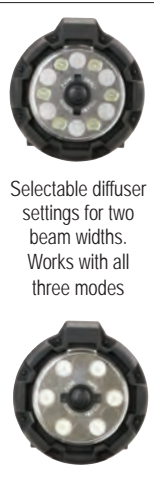

Material/Lens High-impact thermoplastic housing. Weatherproof construction; O-ring sealed, unbreakable polycarbonate with scratch-resistant coating .

Dims/Weight Body Width: 6.5 in. (16.5 cm) Overall Height: 11 in. (27.9 cm) Head Diameter: 6.7 in. (17 cm) (27.9 cm) Head Diameter: 6.7 in. (17 cm)

Switch Toggle switch allows operation from internal battery or continuous operation from external 12V DC power source

Battery Zero-maintenance 12V, 14.4 Ah sealed lead acid battery rechargeable up to 500 times. Red and green LEDs provide charge status feedback. 10 hour charge to 90% battery capacity with continuous trickle charge to maximize battery capacity. Batteries will continue to charge while operating directly from an external 12V DC power source when using the remote cord or AC charger.

Features

- Selectable diffuser settings for two beam widths. Works with all three modes
- Optimum peripheral illumination for scene lighting; 90° swivel to aim the beam where you need it for task lighting
- Balanced design and easy setup:
- Less than 30 seconds for full deployment
- Stabilization legs provide balance on uneven surfaces
- Packs to a compact size for easy stowage
- IP67 rated; dust-tight and waterproof to 1 meter for 30 minutes
- Designed to resist 40mph wind continuous in all directions with head fully extended

90° swivel neck allows you to aim the beam where you need it

Selectable diffuser settings for two beam widths. Works with all three modes

Built-in cord prevents snags

Pole extends to 84" (213.36 cm) - EXT model
72" (182.88 cm) original model